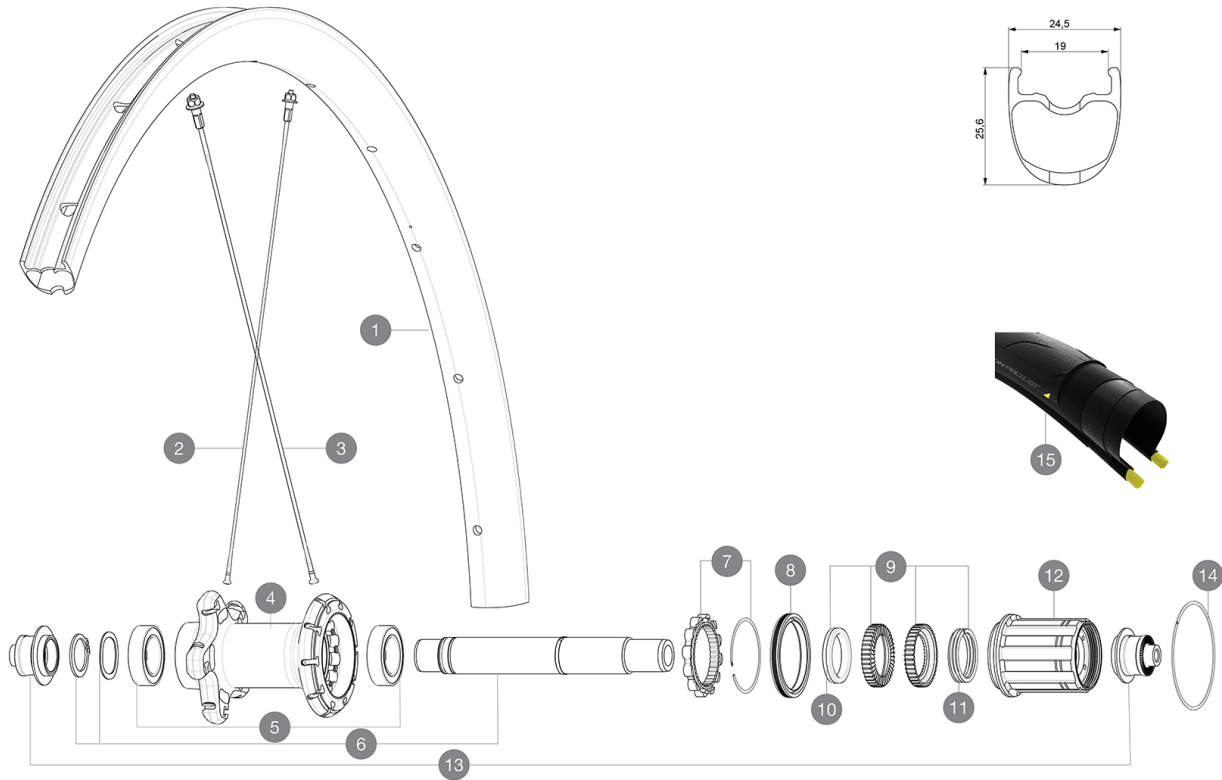

MAVIC *Ksyrium Pro Carbon SL TDF*

ASTM CATEGORY 1 : road only

For a longer longevity of the wheel, Mavic recommends that the total weight supported by the wheels don't exceed 120kg, bike included

Recommended tyre sizes: 25 to 32 mm

Max. Pressure: see indication on wheel and tyre. If they differ, use the lower of the 2

REFERENCES WHEELS

R35191 KsyProCarbSLUST TDF2 Rr

RIMS

&nbsp;::

1	V4090213 V3720101	KIT REAR RIM KSYRIUM PRO CARBON SL UST Tdf 20 25mm UST Tape for 19 to 22mm Road Rims

SPOKES

2	V3663301	KIT 12 FRT KSYR PRO CARB SL UST Disc + NDS KSYR PRO CARB SL
3	V3663201	KIT 12 DS KSY PRO CARB SL UST/UST Disc/C Disc/T Disc BUTTED

HUB SHELLS

4	N/A	HUB BODY
5	V2560401	KIT 2 BEARINGS 17x28x7 + WAVED WASHER + CLIP
6	V2252801	KIT ID360 UB REAR AXLE W/CLIP/WAVED WASHER
7	V2252701	KIT ID360 INSERT SHAPED EAR LOBE > 2017
8	V2251601	KIT ID360 SEAL + GREASE
9	V2251701	KIT ID360 2 RATCHETS + SPRING + GREASE
10	V2500501	KIT ID360 3 PADS NOISE REDUCING
11	V2251801	KIT 3 ID360 ROAD SPRINGS
12	V3430101	HG11 Freewheel Body ID360
14	V2252201	KIT 2 REAR HUB RETENTION RINGS 48mm

ADAPTERS

13	V2253101	KIT REAR AXLE ADAPTOR QUICK RELEASE ID360