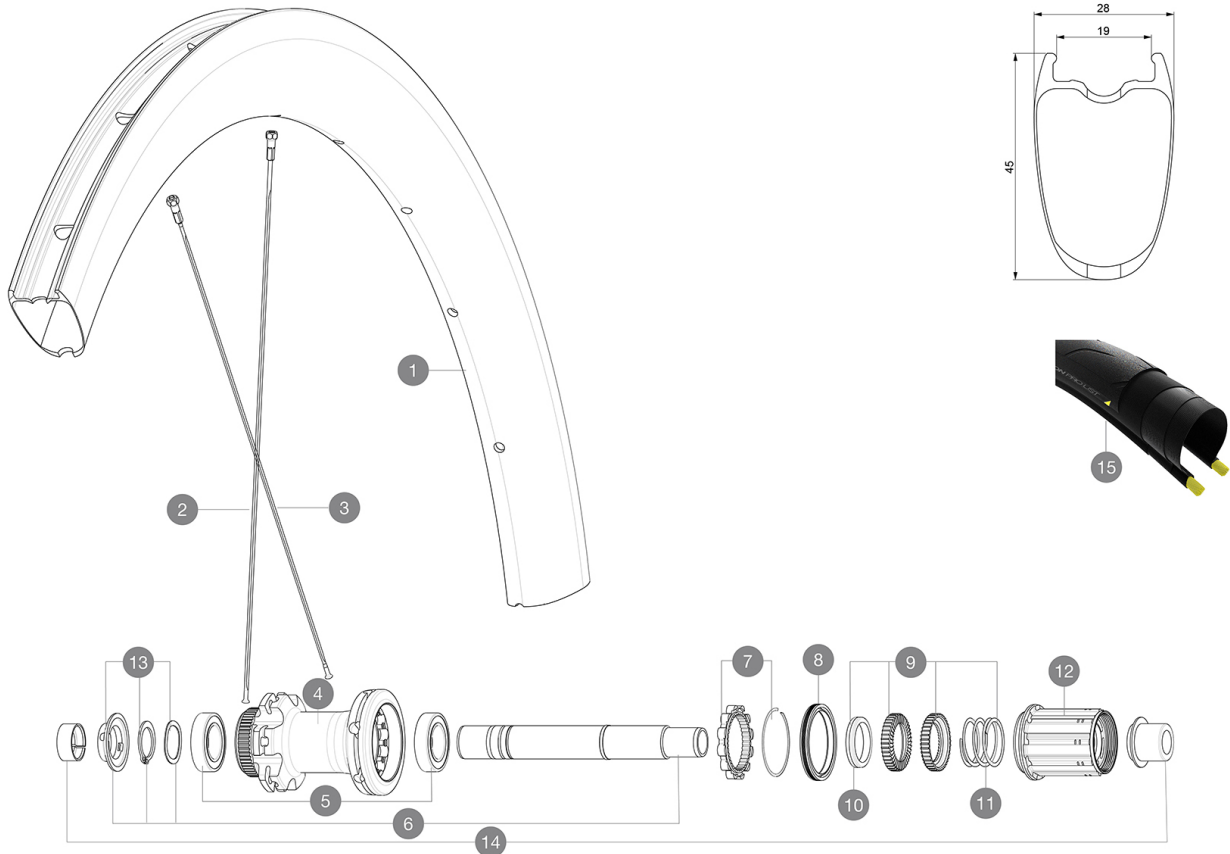

MAVIC Cosmic Pro Carbon Disc TDF

ASTM CATEGORY 1 : road only

For a longer longevity of the wheel, Mavic recommends that the total weight supported by the wheels don't exceed 120kg, bike included

Recommended tyre sizes: 25 to 32 mm

Max. Pressure: see indication on wheel and tyre. If they differ, use the lower of the 2

REFERENCES WHEELS

R35521 CosProCarb UST DCL TDF2 Rr

RIMS

&NBSP;:

1	V4092815	Kit Front/Rear rim Cosmic SL 45 Disc
1	V4091113	KIT REAR RIM COSMIC PRO CARBON UST DISC TdF 20 - while stock
	V2620101	UST RIM TAPE 25mm (for 21-24mm wide rim)

SPOKES

2	V4161201	Kit 12 Front/Rear non Drive Side Stainless Spokes 273 Cosmic
2	V3665901	KIT 12 FRt/NDs COSMIC PRO CARBON UST Disc SPOKE 273 + nipple
3	V3665701	KIT 12 DS COSMIC PRO CARBON UST Disc SPOKE 270mm + nipple+wa
3	V4161101	Kit 12 Rear Drive Side Stainless Spokes 270 Cosmic Pro Carbo

HUB SHELLS

4	N/A	HUB BODY
5	M40076	HUB BEARINGS 17x30x7 6903 x 2
6	V2373401	KIT ID360 135/142 DCL L1 AXLE WITH CLIP
7	V2252701	KIT ID360 INSERT SHAPED EAR LOBE > 2017
8	V2251601	KIT ID360 SEAL + GREASE
9	V2251701	KIT ID360 2 RATCHETS + SPRING + GREASE
10	V2500501	KIT ID360 3 PADS NOISE REDUCING
11	V2251801	KIT 3 ID360 ROAD SPRINGS
12	V3430101	HG11 Freewheel Body ID360
13	V2373001	KIT ADJUST. SYSTEM QRM AUTO ID360 for 17x30x7 bearing

ADAPTERS

14	V2510701	ID360V2RrAxleAdapt12x142/148
	V2510901	ID360 EVO RrAxleAdpt12x135/150
	V2510801	ID360 V2 RrAxleAdapt9x135