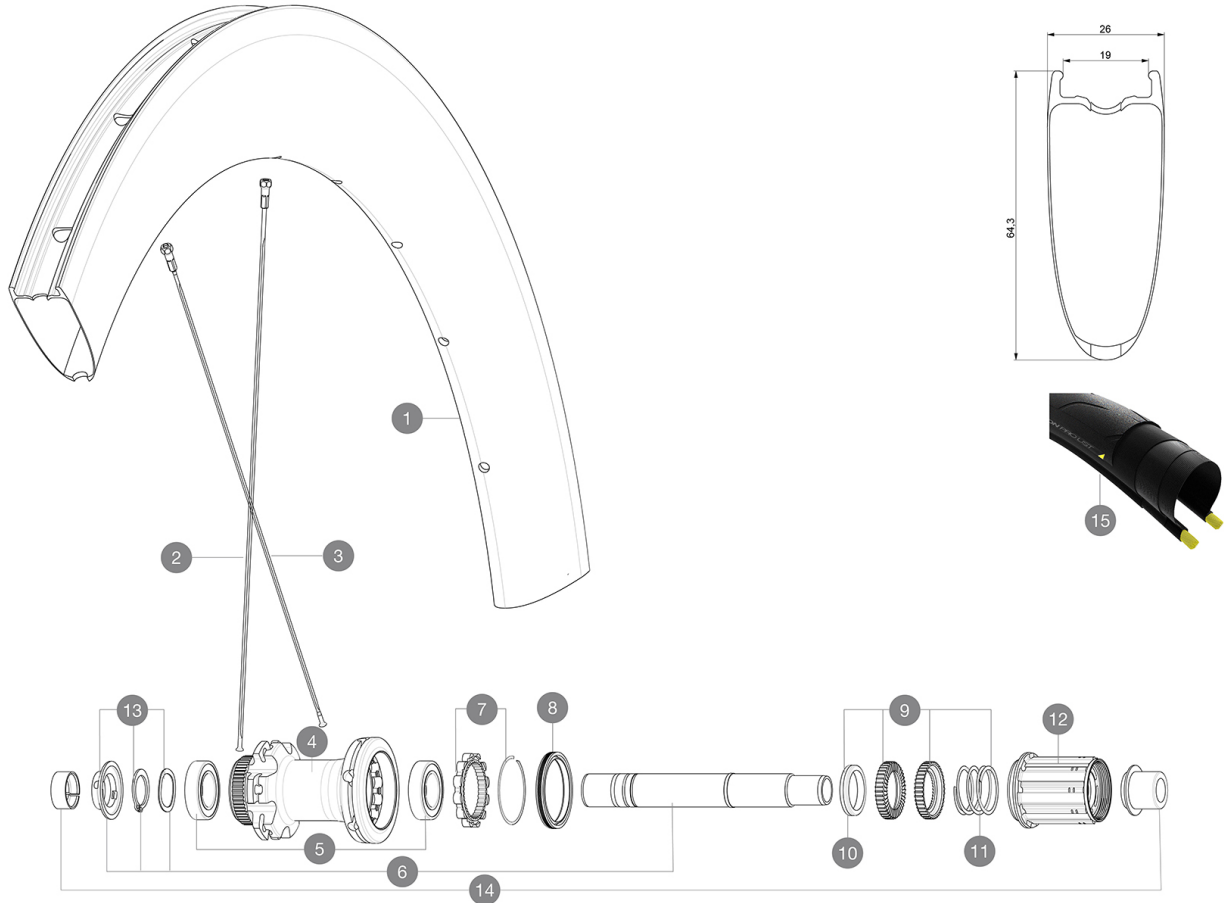

MAVIC Comete Pro Carbon Disc TDF

ASTM CATEGORY 1 : road only

For a longer longevity of the wheel, Mavic recommends that the total weight supported by the wheels don't exceed 120kg, bike included

Recommended tyre sizes: 25 to 32 mm

Max. Pressure: see indication on wheel and tyre. If they differ, use the lower of the 2

REFERENCES WHEELS

R35531 CometeProCarbUSTDCL TDF2 Rr

RIMS

 :;

1	V4091410 V2620101	KIT FRONT RIM COMETE PRO CARBON SL US DISC Tdf 20 / FRT & RE UST RIM TAPE 25mm (for 21-24mm wide rim)
---	----------------------	--

Specifications**RIMS**

- **Material** : 3K carbon fibers
 - **Height** : 64mm
 - **Drilling** : traditional
- Disc brake specific profile
- **Valve hole diameter** : 6.5 mm
 - **Tyre** : UST Tubeless and tubetype
 - **Internal width** : 19 mm
 - **ETRTO size** : 622x19TC Road
- Use with Mavic Tubeless Tape

SPOKES

- **Material** : steel
- **Shape** : straight pull, flat
- **Nipples** : steel, ABS
- **Count** : 24 front and rear
- **Lacing** : front and rear crossed 2

WHEEL HUB

- **Front and rear bodies** : aluminum
 - **Axle material** : aluminum
- Auto adjust sealed cartridge bearings (QR Auto), front and rear
- **Freewheel** : Instant Drive 360
 - **Front** : Quick release and 12x100 through axle compatible
 - **Rear** : Quick Release, 12x142 and 12x135 compatible