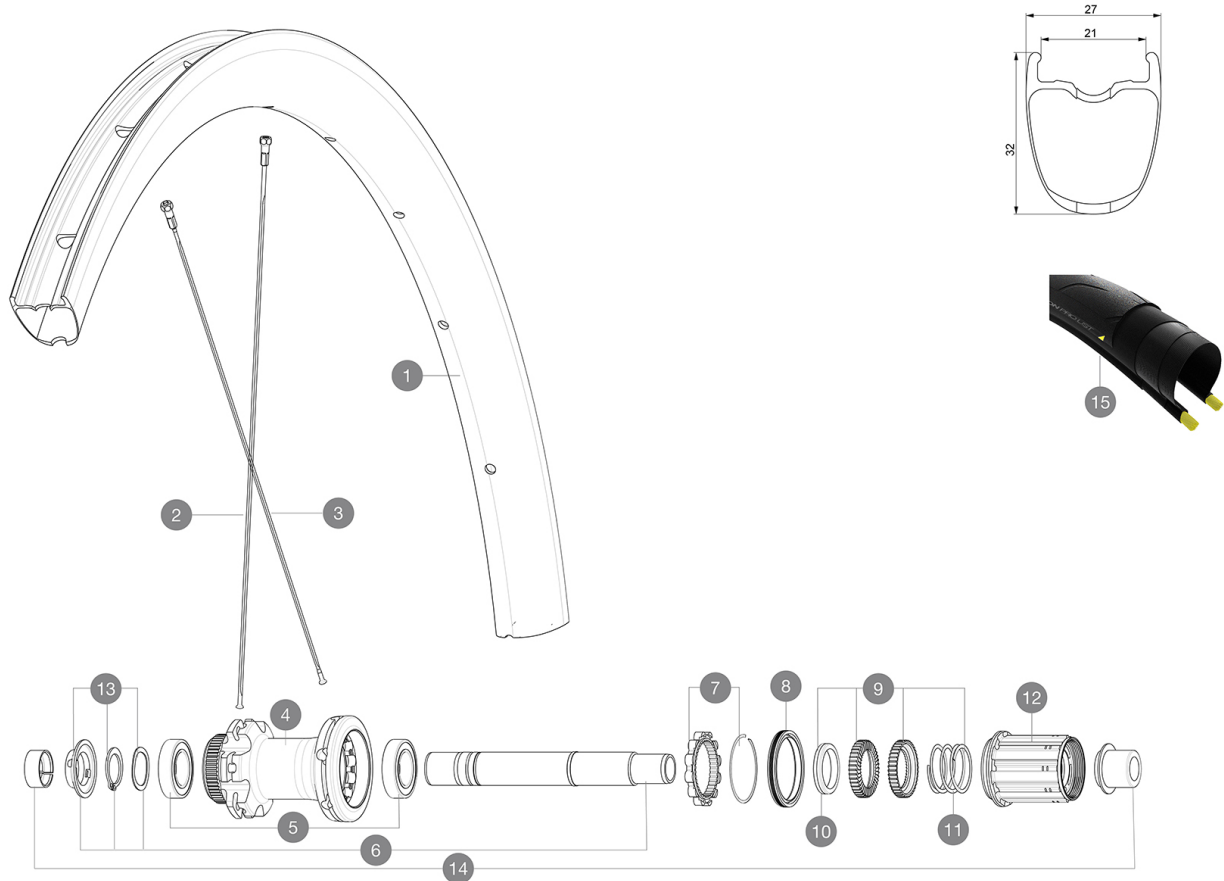

MAVIC Ksyrium Pro Carbon Disc TDF

ASTM CATEGORY 1 : road only

For a longer longevity of the wheel, Mavic recommends that the total weight supported by the wheels don't exceed 120kg, bike included

Recommended tyre sizes: 25 to 32 mm

Max. Pressure: see indication on wheel and tyre. If they differ, use the lower of the 2

REFERENCES WHEELS

R35511 KsyProCarb UST DCL TDF2 Rr

RIMS

&NBSP;:

1	V4090513 V2620101	KIT REAR RIM KSYRIUM PRO CARBON UST DISC Tdf 20 UST RIM TAPE 25mm (for 21-24mm wide rim)

SPOKES

2	V4160401	Kit 12 Front/Rear non Drive Side Stainless Spokes 286 Ksyriu
2	V3665601	KIT 12 FRT/NDS KSYRIUM PRO CARBON UST Disc SPOKE 286mm + was
3	V4160601	Kit 12 Rear Drive Side Stainless Spokes 283 Ksyrium Pro Carb
3	V3665801	KIT 12 DS KSYRIUM PRO CARBON UST Disc SPOKE 283mm + nipple+w

HUB SHELLS

4	N/A	HUB BODY
5	M40076	HUB BEARINGS 17x30x7 6903 x 2
6	V2373401	KIT ID360 135/142 DCL L1 AXLE WITH CLIP
7	V2252701	KIT ID360 INSERT SHAPED EAR LOBE > 2017
8	V2251601	KIT ID360 SEAL + GREASE
9	V2251701	KIT ID360 2 RATCHETS + SPRING + GREASE
10	V2500501	KIT ID360 3 PADS NOISE REDUCING
11	V2251801	KIT 3 ID360 ROAD SPRINGS
12	V3430101	HG11 Freewheel Body ID360
13	V2373001	KIT ADJUST. SYSTEM QRM AUTO ID360 for 17x30x7 bearing

ADAPTERS

14	V2510701	ID360V2RrAxleAdapt12x142/148
	V2510901	ID360 EVO RrAxleAdpt12x135/150
	V2510801	ID360 V2 RrAxleAdapt9x135