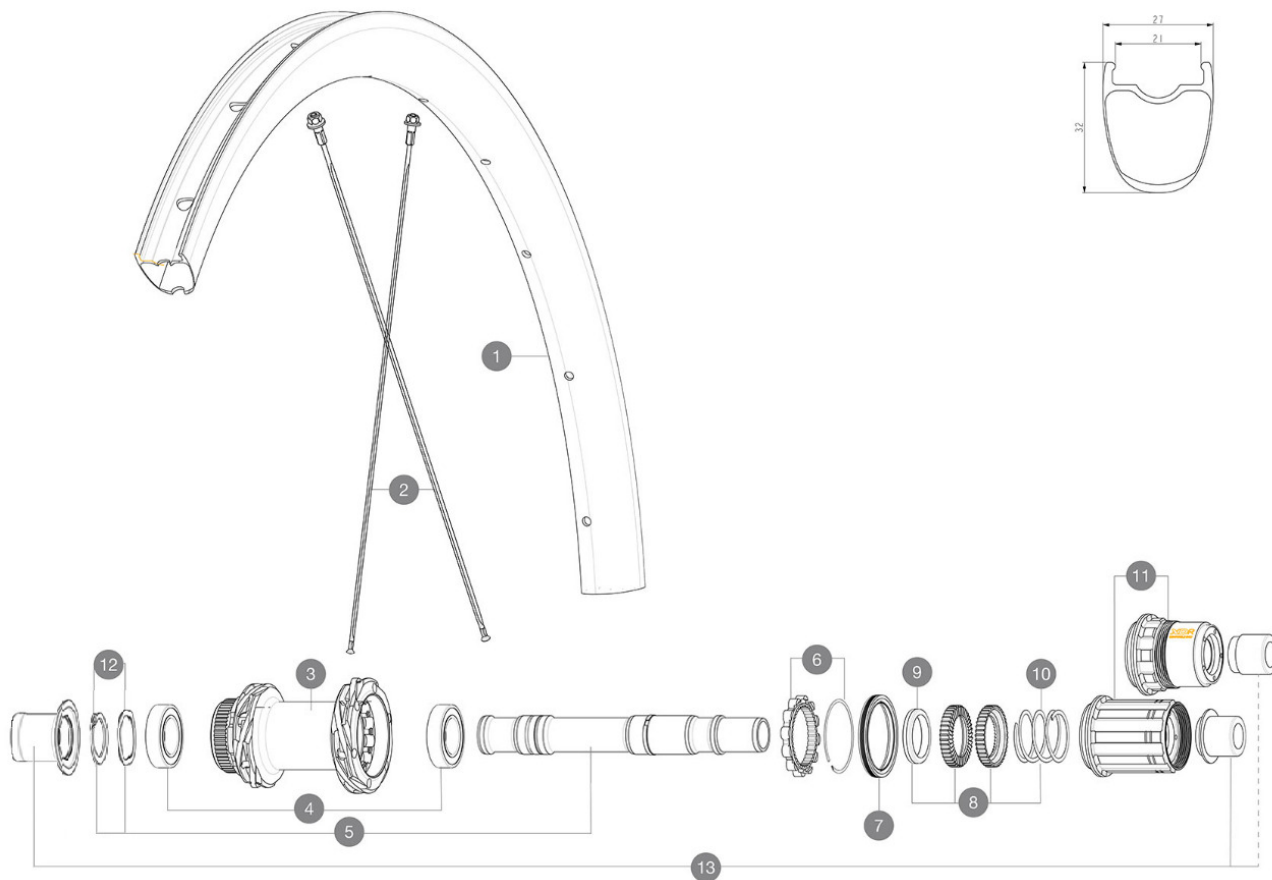

MAVIC Cosmic SLS 32 Disc

1
2021
REAR

REFERENCES WHEELS

R36771 Cosmic SLS 32 DCL Rr

R39081 Cosmic SLS 32 DCL Rr XDR

RIMS

&NBSP;:

1	V4093215	Kit Front/Rear rim Cosmic SL 32 Disc while stock lasts
	V2620101	UST RIM TAPE 25mm (for 21-24mm wide rim)

SPOKES

2	V4163101	Kit 12 Front/Rear Cosmic SLS 32 Disc aero stainless spoke 28
---	----------	--

HUB SHELLS

3	N/A	HUB BODY
3	N/A	HUB BODY
4	M40076	HUB BEARINGS 17x30x7 6903 x 2
5	V2373401	KIT ID360 135/142 DCL L1 AXLE WITH CLIP
6	V2252701	KIT ID360 INSERT SHAPED EAR LOBE > 2017
7	V00063631	Kit ID360 seal version 2 (larger)
8	V2251701	KIT ID360 2 RATCHETS + SPRING + GREASE
9	V2500501	KIT ID360 3 PADS NOISE REDUCING
10	V2251801	KIT 3 ID360 ROAD SPRINGS
11	V3430101	HG11 Freewheel Body ID360
11	V2580101	FREEHUB BODY XD Road ID360
12	V2373001	KIT ADJUST. SYSTEM QRM AUTO ID360 for 17x30x7 bearing

ADAPTERS

13	V2510701	ID360V2RrAxleAdapt12x142/148
----	----------	------------------------------

MAVIC *Cosmic SLS 32 Disc*

Specifications

WHEEL WEIGHTS