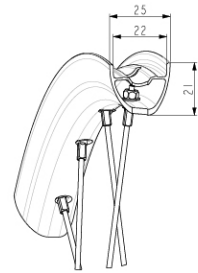

**MAVIC** **ALLROAD S DISC EBM**

Recommended tyre sizes: 28 to 64 mm (1.1" to 2.5")

**REFERENCES WHEELS****RIMS**

&amp;NBSP;:

- |          |          |   |
|----------|----------|---|
| <b>1</b> | V4092313 | Kit Rear rim EBM Allroad S While Stocks lasts |
|          | V2620101 | UST RIM TAPE 25mm (for 21-24mm wide rim)      |

***Specifications***

WHEEL WEIGHTS