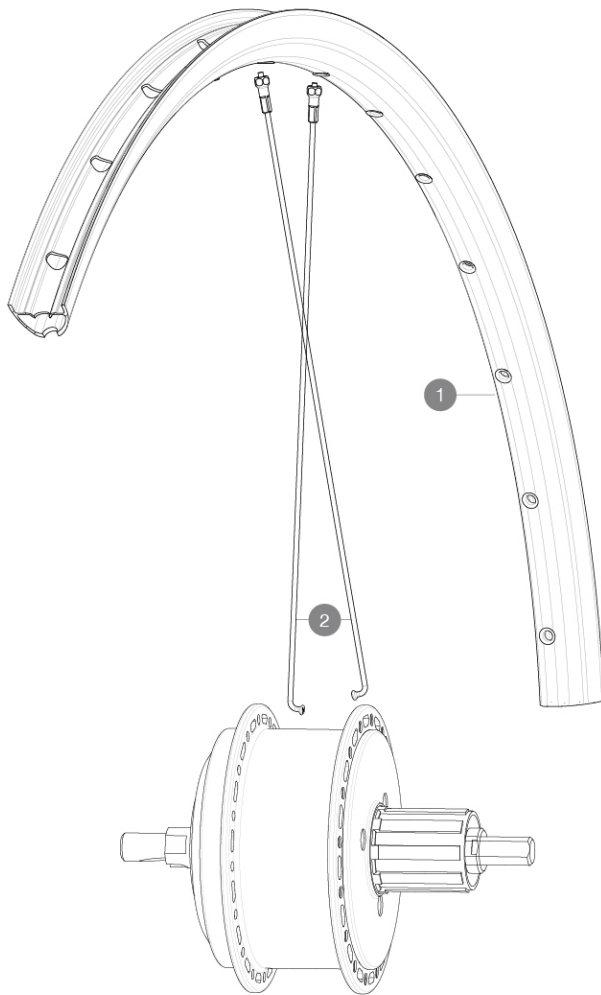

**MAVIC** **ALLROAD S DISC EBM**

Recommended tyre sizes: 28 to 64 mm (1.1" to 2.5")

**REFERENCES WHEELS****RIMS**

&amp;NBSP;:

- |          |          |   |
|----------|----------|---|
| <b>1</b> | V4092313 | Kit Rear rim EBM Allroad S While Stocks lasts |
|          | V2620101 | UST RIM TAPE 25mm (for 21-24mm wide rim)      |

**SPOKES**

- |          |          |  |
|----------|----------|--|
| <b>2</b> | V3667801 | Kit 16 NDS round Jbent spoke 255mm Aksium Elite UST Disc EBM |
|----------|----------|--|

**MAVIC** ***ALLROAD S DISC EBM***

***Specifications***

WHEEL WEIGHTS