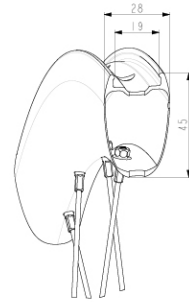

MAVIC **COSMIC SL 45 DISC MAHLE****REFERENCES WHEELS**

Maximum tyre pressure: 4.4bar/64PSI with a 28mm tyre - 2.6bar/38PSI with a 64mm tyre
 ASTM CATEGORY 2 : road and offroad with jumps less than 15cm
 For a longer longevity of the wheel, Mavic recommends that the total weight supported by the wheels doesn't exceed 120kg, bike included
 Maximum tyre size: width 62mm - pressure max. 3.8Bar/55PSI

**RIMS**

&NBSP;:

1	V4093713	Kit Rear rim Cosmic SL 45 Disc EBM/ CPC UST Disc EBM
	V2620101	UST RIM TAPE 25mm (for 21-24mm wide rim)

SPOKES

2	V3668001	KIT 16 NON DRIVE SIDE J-bent Spoke 230mm COSMIC PRO CARBON U
3	V3667901	KIT 16 DRIVE SIDE J-bent Spoke 228mm COSMIC PRO CARBON UST D

Specifications**RIMS**

- **Material** : 100% carbon fiber
- **Material** : 100% carbon fiber
- **Height** : 45 mm
- **Height** : 45 mm
- **Drilling** : traditional (front 24 holes and rear 32 holes)
- **Drilling** : traditional (front 24 holes and rear 32 holes)

Disc brake specific profile

Disc brake specific profile

- **ETRTO size** : 622x19TC
- **ETRTO size** : 622x19TC
- **Tire** : clincher
- **Tire** : clincher

SPOKES

- **Material** : steel
- **Material** : steel
- **Shape** : straight pull, round
- **Shape** : straight pull, round
- **Count** : 28 front and rear
- **Count** : 28 front and rear