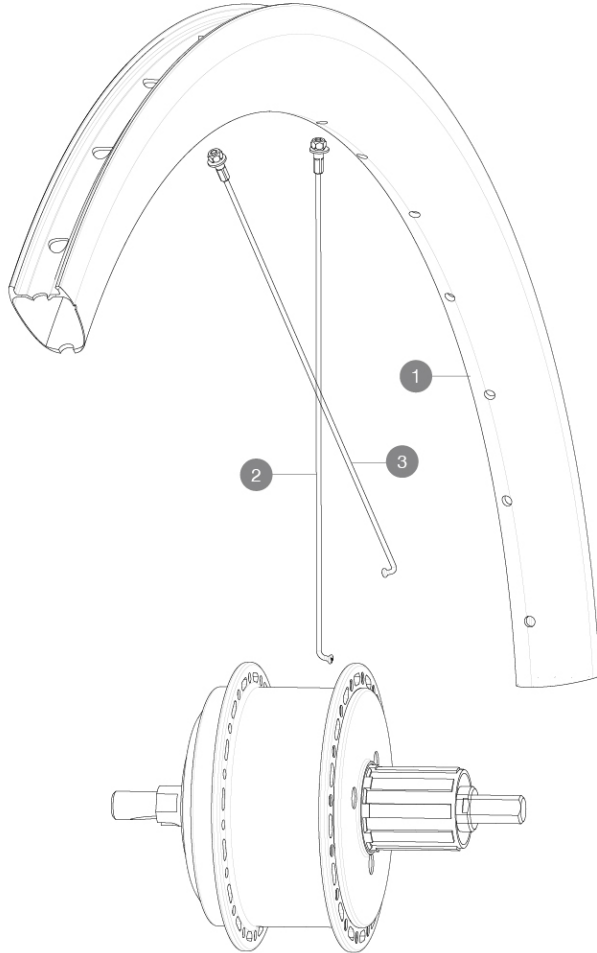

MAVIC **COSMIC SL 45 DISC MAHLE****REFERENCES WHEELS**

Maximum tyre pressure: 4.4bar/64PSI with a 28mm tyre - 2.6bar/38PSI with a 64mm tyre
 ASTM CATEGORY 2 : road and offroad with jumps less than 15cm
 For a longer longevity of the wheel, Mavic recommends that the total weight supported by the wheels doesn't exceed 120kg, bike included
 Maximum tyre size: width 62mm - pressure max. 3.8Bar/55PSI

**RIMS**

&NBSP;:

1	V4093713	Kit Rear rim Cosmic SL 45 Disc EBM/ CPC UST Disc EBM
	V2620101	UST RIM TAPE 25mm (for 21-24mm wide rim)

SPOKES

2	V3668001	KIT 16 NON DRIVE SIDE J-bent Spoke 230mm COSMIC PRO CARBON U
3	V3667901	KIT 16 DRIVE SIDE J-bent Spoke 228mm COSMIC PRO CARBON UST D

Specifications**RIMS**

- **Material** : 100% carbon fiber
- **Material** : 100% carbon fiber
- **Height** : 45 mm
- **Height** : 45 mm
- **Drilling** : traditional (front 24 holes and rear 32 holes)
- **Drilling** : traditional (front 24 holes and rear 32 holes)

Disc brake specific profile

Disc brake specific profile

- **ETRTO size** : 622x19TC
- **ETRTO size** : 622x19TC
- **Tire** : clincher
- **Tire** : clincher

SPOKES

- **Material** : steel
- **Material** : steel
- **Shape** : straight pull, round
- **Shape** : straight pull, round
- **Count** : 28 front and rear
- **Count** : 28 front and rear