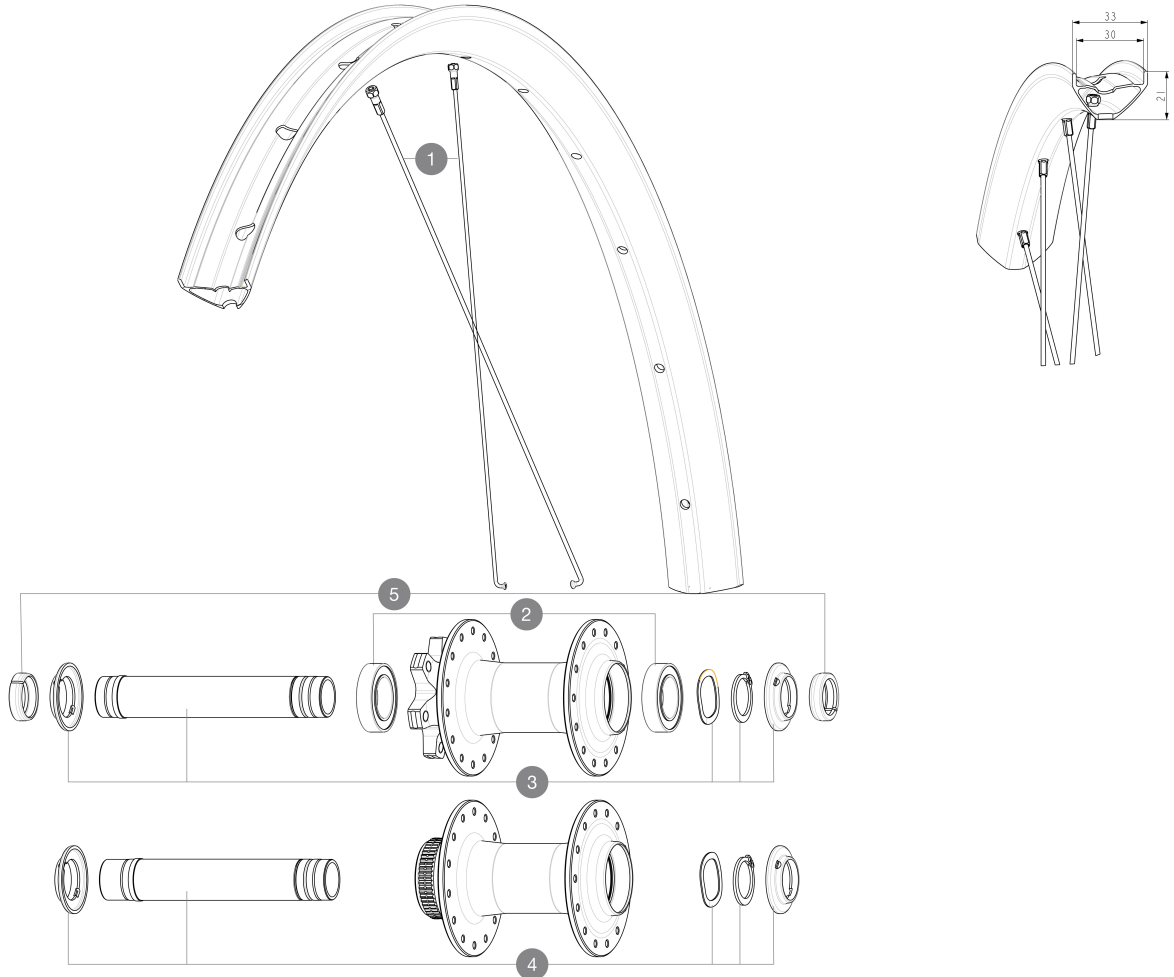

MAVIC **CROSSRIDE 1 29 30MM**

REFERENCES WHEELS

ASTM CATEGORY 3 : CROSS COUNTRY

For a longer longevity of the wheel, Mavic recommends that the total weight supported by the wheels doesn't exceed 150kg, bike included

Minimum tyre size: width 52mm - pressure max. 2.35Bar/34PSI

Maximum tyre size: width 125mm - pressure max. 1.25Bar/18PSI

SPOKES

1	V00062331	Kit 14 ft/rr Jbent bk rd spk 298 29"+np

HUB SHELLS

2	V2500901	KIT BEARINGS 18x30x7 + WAVED WASHER + CLIP
3	V2372401	KIT 110mm AXLE QRM AUTO MTB > 2019
4	V2375601	Kit 110mm axle QRM auto MTB from 2019 DCL

OPTIONS

V2374401	TORQUE CAPS 15*31 Adapter MTB QRM Auto > 2019 Frt HUB

ADAPTERS

5	V2372501	15mm MTB Axle Cap QRM Auto From 2019
	99694101	ADAPTER Ft 15 to 9mm QR