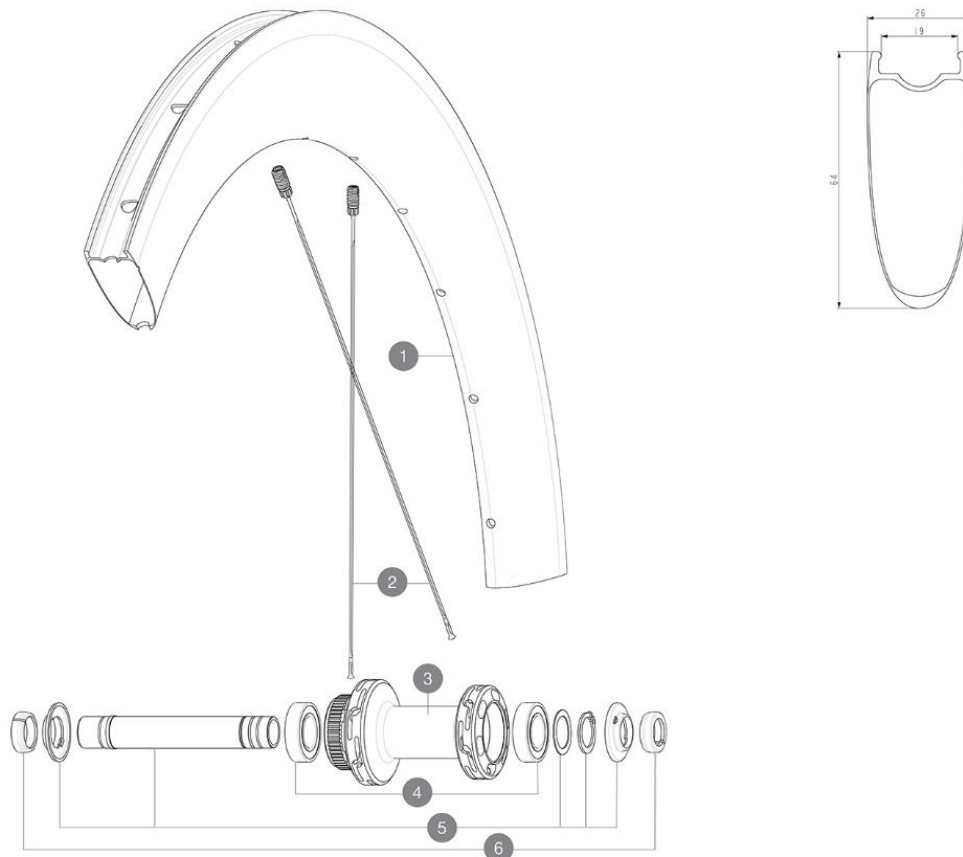

ASTM CATEGORY 2 : road and offroad with jumps less than 15cm
For a longer longevity of the wheel, Mavic recommends that the total weight supported by the wheels doesn't exceed 120kg, bike included
Recommended tire sizes: 25 to 32 mm
Max. Pressure: see indication on wheel and tire. If they differ, use the lowest of the 2

REFERENCES WHEELS

RIMS

&NBSP;:

1	V00062731	Kit Front/Rear rim Cosmic SL65 Ltd
	V2620101	UST RIM TAPE 25mm (for 21-24mm wide rim)

SPOKES

2	V4163301	Kit 12 Front/Rear Cosmic SL 65 Disc butted stainless spoke 2

HUB SHELLS

3	N/A	HUB BODY
4	M40129	KIT 2 BEARINGS 6902 15x28x7
5	V2373301	KIT QRM AUTO FRONT AXLE 12mm > 2019

ADAPTERS

6	V2680501	12mm Road Axle Cap QRM Auto
	V2680301	"Kit Ft Road Adapter 12 >> 9mm"