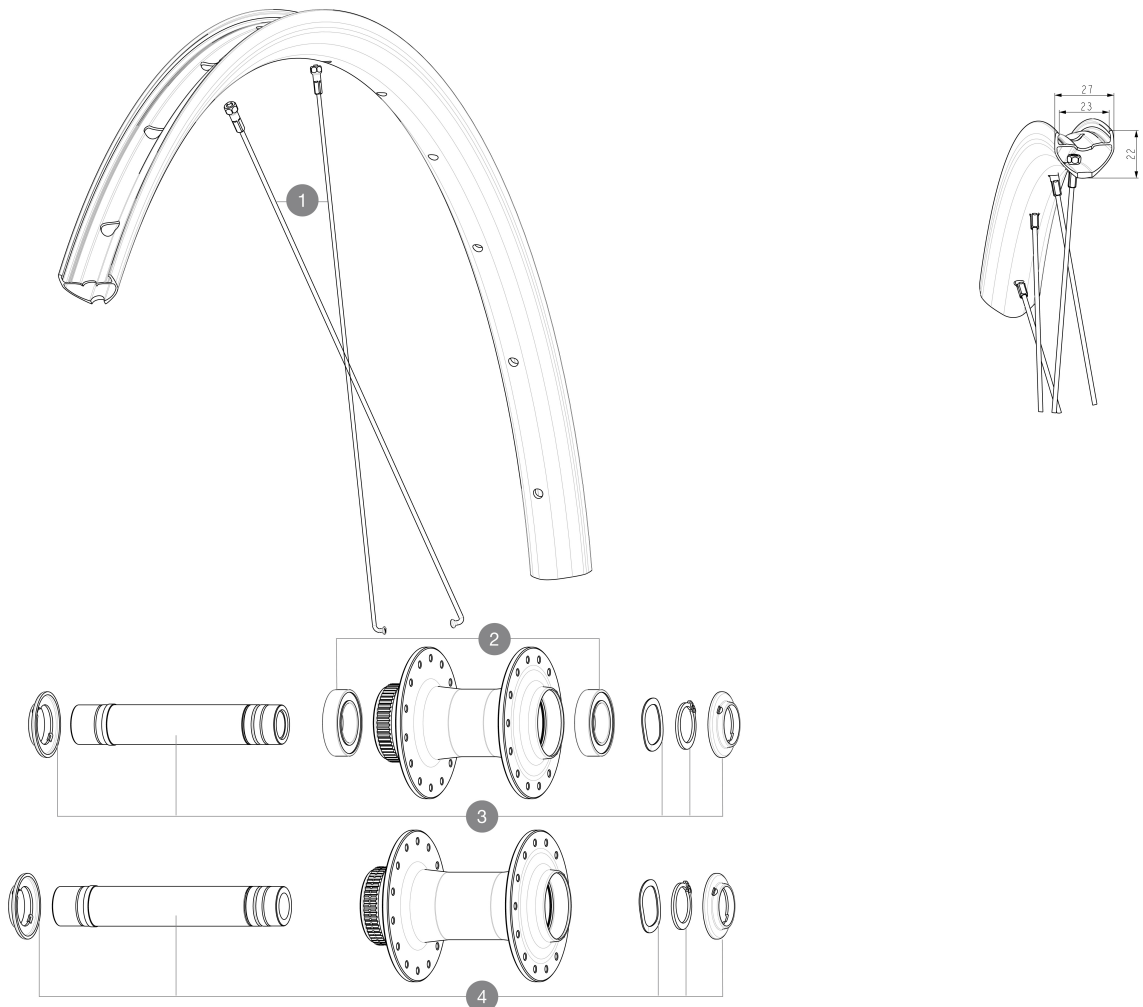

## REFERENCES WHEELS

### SPOKES

1 V00062331 Kit 14 ft/r Jbent bk rd spk 298 29"+np

### HUB SHELLS

2 V2500901 KIT BEARINGS 18x30x7 + WAVED WASHER + CLIP  
 3 V2374001 KIT 12x100mm FRONT AXLE DCL QRM AUTO ALLROAD > 2019  
 4 V00083231 Kit 110mm axle QRM auto road DCL

### ADAPTERS

V2680301 "Kit Ft Road Adapter 12 >> 9mm"

**MAVIC** ***ALLROAD 1 23MM***

***Specifications***

WHEEL WEIGHTS