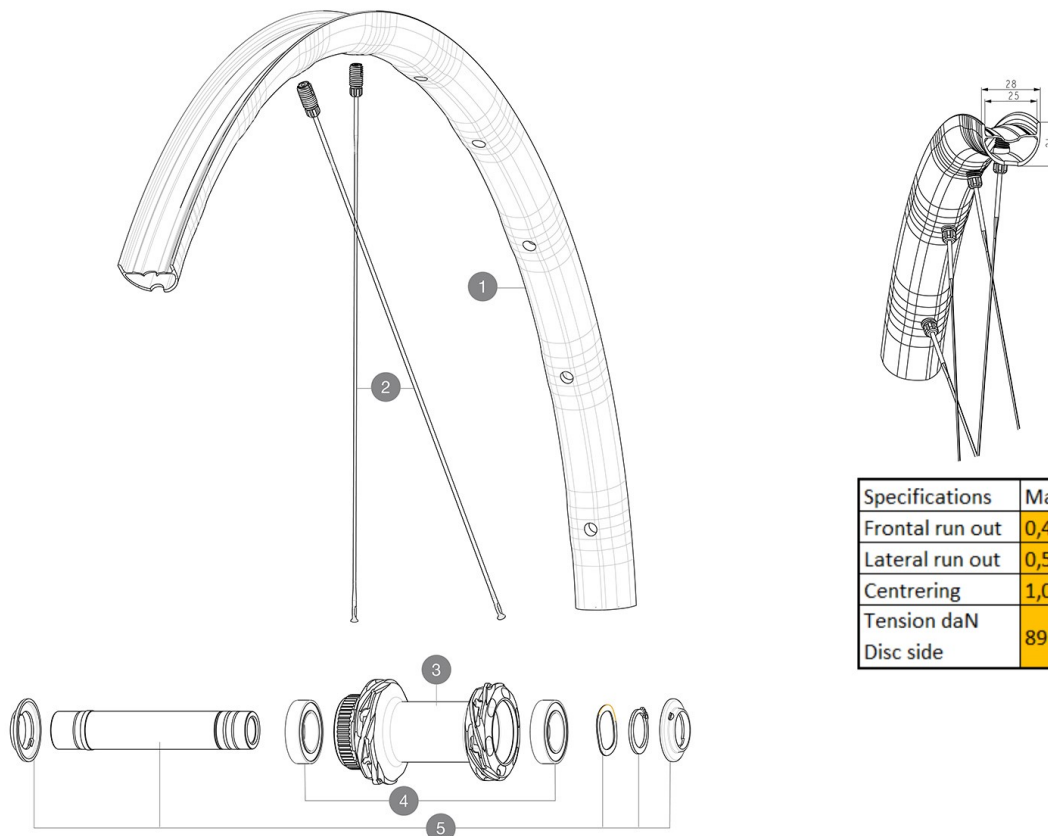

ASTM CATEGORY 2 : road and offroad with jumps less than 15cm
 Non-Boost : 12x135 rear axle adapters (V2510901)
 Boost : Torque Caps for Center Lock hub (V2374401)
 Freewheel: SRAM XD, Shimano HG9, Shimano Micro-Spline

REFERENCES WHEELS

Specifications	Maxi target
Frontal run out	0,4mm
Lateral run out	0,5mm
Centring	1,0mm (2x0,5)
Tension daN	89 > 105
Disc side	

RIMS

&NBSP;:

1 V00097431 Kit Front/Rear rim Allroad SL 23

SPOKES

2 V4162501 Kit 12 Front/Rear Allroad SL aero spoke 298 M7/7

HUB SHELLS

3 N/A HUB BODY
 4 V2500901 KIT BEARINGS 18x30x7 + WAVED WASHER + CLIP
 5 V2374001 KIT 12x100mm FRONT AXLE DCL QRM AUTO ALLROAD > 2019

OPTIONS

V2680301 "Kit Ft Road Adapter 12 >> 9mm"
 V2373501 QRM Auto front axle 15mm for DCL Allroad wheels > 2019
 V2372501 15mm MTB Axle Cap QRM Auto From 2019

DELIVERED WITH

User guide	
UST valve and accessories (129 838 01)	
Multifunction adjustment wrench (delivered with rear wheel) (325 423 01)	
User guide	
UST valve and accessories (129 838 01)	
Multifunction adjustment wrench (delivered with rear wheel) (325 423 01)	