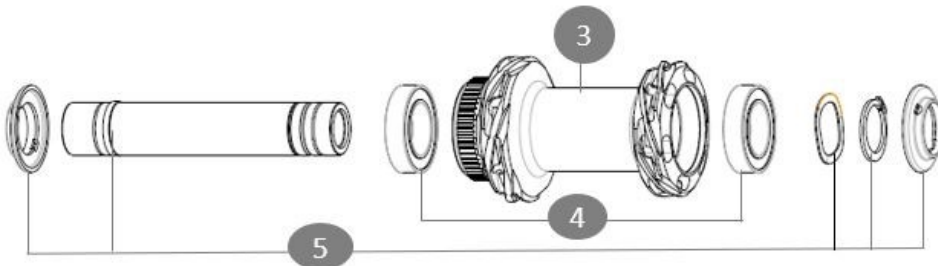

Non-Boost : 12x135 rear axle adapters (V2510901)

Boost : Torque Caps for Center Lock hub (V2374401)

Jante avant Allroad SL Carbone

Specifications	Maxi target
Frontal run out	0,4mm
Lateral run out	0,5mm
Centring	1,0mm (2x0,5)
Tension daN	105 > 127
Disc side	

**RIMS**

&NBSP;:

1 V00104731 KIT FT/RR RIM ALRD SL CARBON

SPOKES

2 V00104631 Kit 12 Front/Rear Allroad SL Carbon spoke 278mm

HUB SHELLS

3 N/A HUB BODY
4 V2500901 KIT BEARINGS 18x30x7 + WAVED WASHER + CLIP
5 V2374001 KIT 12x100mm FRONT AXLE DCL QRM AUTO ALLROAD > 2019

OPTIONS

V2680301 "Kit Ft Road Adapter 12 >> 9mm"
V2373501 QRM Auto front axle 15mm for DCL Allroad wheels > 2019
V2372501 15mm MTB Axle Cap QRM Auto From 2019

MAVIC ALLROAD SL CARBON

 2024
FRONT

DELIVERED WITH