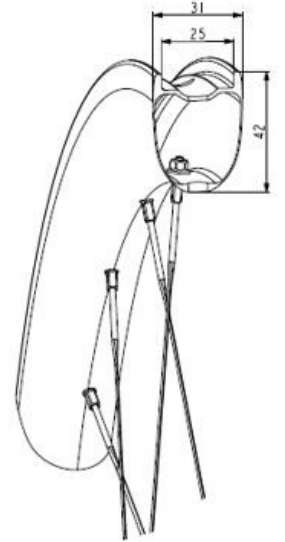

MAVIC ALLROAD SL CARBON**REFERENCES WHEELS**

ASTM CATEGORY 2 : road and offroad with jumps less than 15cm

For a longer longevity of the wheel, Mavic recommends that the total weight supported by the wheels doesn't exceed 120kg, bike included

Non-Boost : 12x135 rear axle adapters (V2510901)

Boost : Torque Caps for Center Lock hub (V2374401)

Jante avant Allroad SL Carbone

Specifications	Maxi target
Frontal run out	0,4mm
Lateral run out	0,5mm
Centring	1,0mm (2x0,5)
Tension daN	105 > 127
Disc side	

**RIMS**

&NBSP;:

1 V00104731 KIT FT/RR RIM ALRD SL CARBON

SPOKES

2 V00104631 Kit 12 Front/Rear Allroad SL Carbon spoke 278mm

HUB SHELLS

3 N/A HUB BODY
4 V2500901 KIT BEARINGS 18x30x7 + WAVED WASHER + CLIP
5 V2374001 KIT 12x100mm FRONT AXLE DCL QRM AUTO ALLROAD > 2019

OPTIONS

V2680301 "Kit Ft Road Adapter 12 >> 9mm"
V2373501 QRM Auto front axle 15mm for DCL Allroad wheels > 2019
V2372501 15mm MTB Axle Cap QRM Auto From 2019

MAVIC ALLROAD SL CARBON

 2024
FRONT

DELIVERED WITH