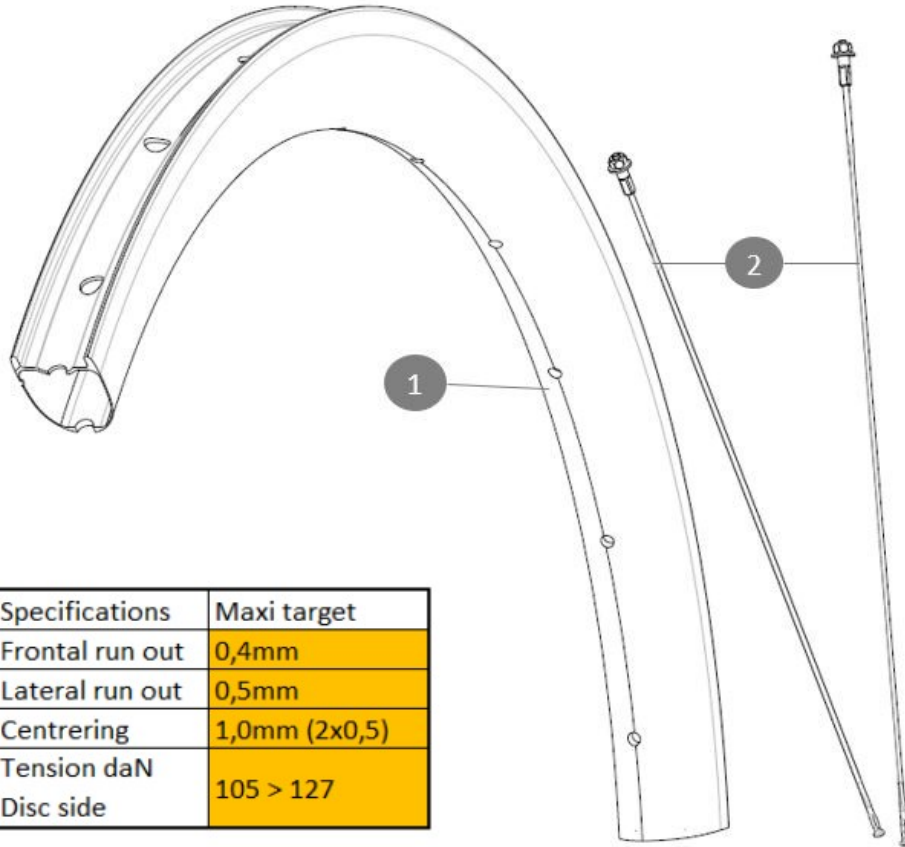

MAVIC ALLROAD SL CARBON**REFERENCES WHEELS**

ASTM CATEGORY 2 : road and offroad with jumps less than 15cm

For a longer longevity of the wheel, Mavic recommends that the total weight supported by the wheels doesn't exceed 120kg, bike included

Non-Boost : 12x135 rear axle adapters (V2510901)

Boost : Torque Caps for Center Lock hub (V2374401)

Jante avant Allroad SL Carbone

Specifications	Maxi target
Frontal run out	0,4mm
Lateral run out	0,5mm
Centring	1,0mm (2x0,5)
Tension daN	105 > 127
Disc side	

**RIMS**

&NBSP;:

1 V00104731 KIT FT/RR RIM ALRD SL CARBON

SPOKES

2 V00104631 Kit 12 Front/Rear Allroad SL Carbon spoke 278mm

HUB SHELLS

3 N/A HUB BODY
4 V2500901 KIT BEARINGS 18x30x7 + WAVED WASHER + CLIP
5 V2374001 KIT 12x100mm FRONT AXLE DCL QRM AUTO ALLROAD > 2019

OPTIONS

V2680301 "Kit Ft Road Adapter 12 >> 9mm"
V2373501 QRM Auto front axle 15mm for DCL Allroad wheels > 2019
V2372501 15mm MTB Axle Cap QRM Auto From 2019

MAVIC ALLROAD SL CARBON

 2024
FRONT

DELIVERED WITH