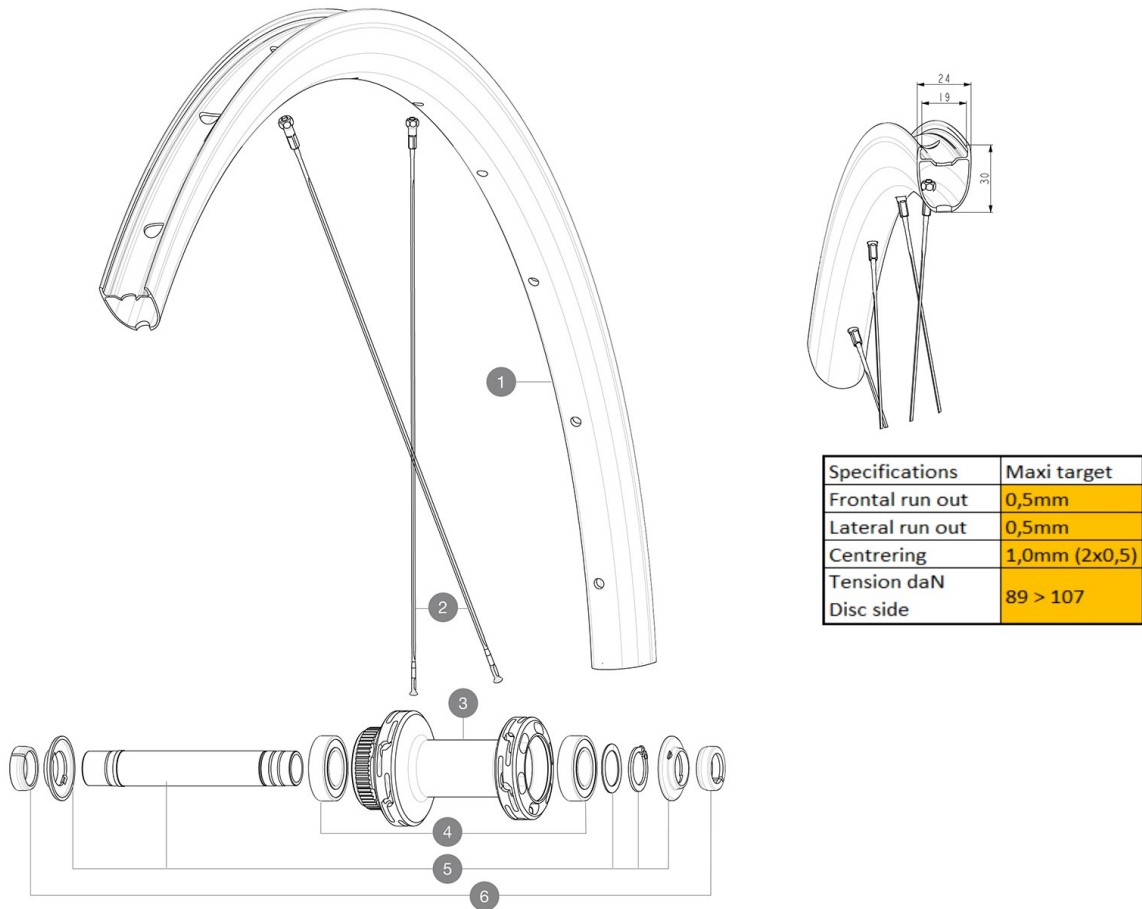

MAVIC **KSYRIUM 30 DISC****REFERENCES WHEELS**

ASTM CATEGORY 2 : road and offroad with jumps less than 15cm

For a longer longevity of the wheel, Mavic recommends that the total weight supported by the wheels doesn't exceed 120kg, bike included

Maximum tyre size: width 62mm - pressure max. 3.8Bar/55PSI

**RIMS**

&NBSP;:

1	V00104531	Kit Front/Rear rim Ksyrium 30 Disc 2024
	V3720101	25mm UST Tape for 19 to 22mm Road Rims

SPOKES

2	V00005131	Kit 12 Front/Rear Ksyrium 30 Disc butted spoke 287mm + black
----------	-----------	--

HUB SHELLS

3	N/A	HUB BODY
4	M40129	KIT 2 BEARINGS 6902 15x28x7
5	V2373301	KIT QRM AUTO FRONT AXLE 12mm > 2019

OPTIONS

V2680301	"Kit Ft Road Adapter 12 >> 9mm"
----------	---------------------------------

ADAPTERS

6	V2680501	12mm Road Axle Cap QRM Auto
----------	----------	-----------------------------

DELIVERED WITH

Mavic tyre sealant (rear wheel) (355 466 01)	
User guide	
Front QR adapters	
Rear QR adapters for Instant Drive 360 (B49 894 01)	
UST valve and accessories (129 838 01)	
Pre-installed tubeless rim tape	
User guide	
Pre-installed tubeless rim tape	
UST valve and accessories (129 838 01)	
Front QR adapters	
Rear QR adapters for Instant Drive 360 (B49 894 01)	
12 to 9mm rear adapter for quick release (V2510801)	