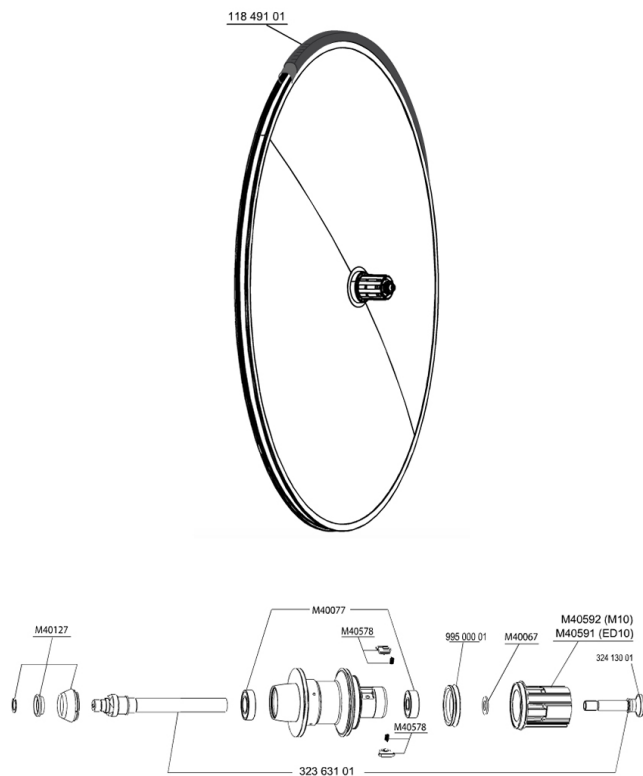

REFERENCES WHEELS

HUB SHELLS

M40077	REAR HUB 608+6901 BEARINGS
M40591	FTSL FREEWHEEL BODY ED10
32363101	COMETE ROAD R.AXLE ED10 / M10
99500001	FTSL/FTSX FREEHUB BODY SEAL
M40578	FTSL PAWLS KIT (ROAD WHEELS)
M40127	REAR COMETE ROAD AXLE CAP+RING
M40592	FTSL FREEWHEEL BODY M10
M40067	INTERNAL FREEWHEEL SPACER FTSL/FTSX

TYRES

11849101	Yksion PowerLink Tubular 23
----------	-----------------------------

MAVIC *Comète Road*

Specifications

WHEEL WEIGHTS