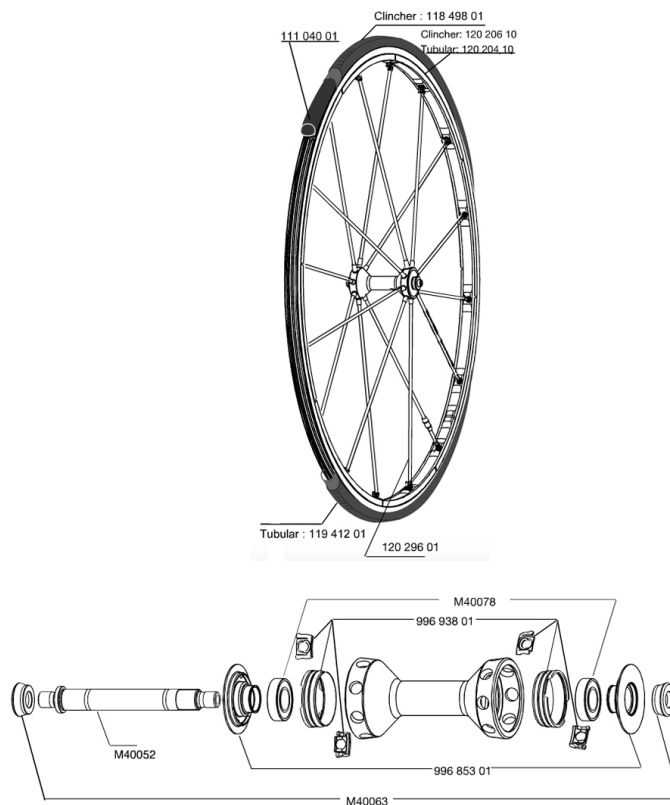

REFERENCES WHEELS

120057	R-SYS SLR FRT WTS	120060	R-SYS SLR ED11 PR WTS
120058	R-SYS SLR TUBULAR FRT WTS	120061	R-SYS SLR TUBULAR M10 PR WTS
120059	R-SYS SLR M10 PR WTS	120062	R-SYS SLR TUBULAR ED11PR WTS

RIMS

&NBSP;:

12020610	FRONT R-SYS SLR CLINCHER RIM
12020410	FRONT R-SYS SLR TUBULAR RIM

SPOKES

99693801	2 SILVER TRACOMP RINGS + CLIPS
12029601	KIT 9 FT R-SYS SLR CLINC/TUB BLK SPK 285mm

HUB SHELLS

M40052	FRONT HUB AXLE
99685301	ADJUSTING NUT+CAP R-SYS PREMIUM
M40078	FRONT HUB BEARINGS 6901 x 2
M40063	2 FRONT AXLE FORK SUPPORT

MAINTENANCE

11104001	Chambres à air 48mm
----------	---------------------

TYRES

11849801	Yksion GripLink 23
11941201	Yksion GripLink Tubular 23 (boyaу)

MAVIC *R-Sys SLR*

Specifications

WHEEL WEIGHTS