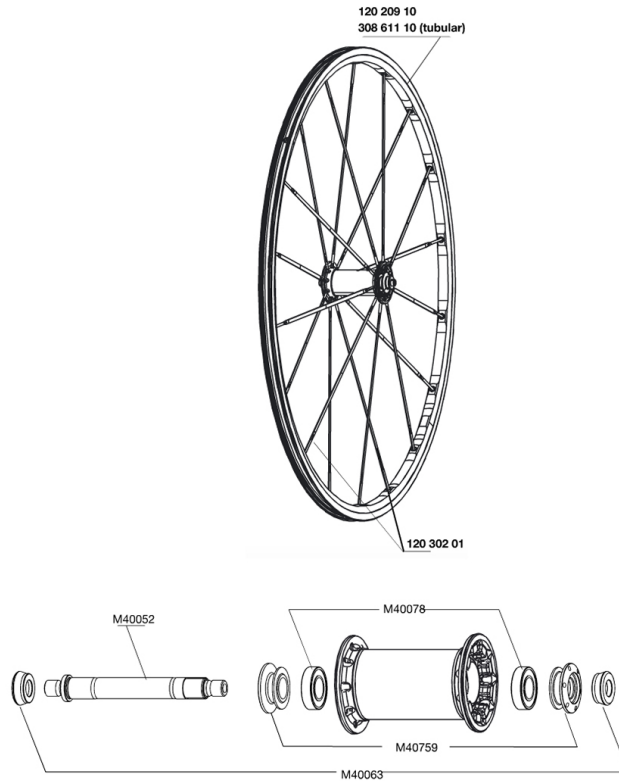

REFERENCES WHEELS

112018	KSYRIUM SR FRT	307562	KSYRIUM SR TUBULAR FRT
112021	KSYRIUM SR M10 PR	307565	KSYRIUM SR TUBULAR/M10 PR
112022	KSYRIUM SR ED11 PR	307566	KSYRIUM SR TUBULAR/ED11 PR

RIMS

&NBSP;:

12020910	FRONT KSYRIUM SR RIM
30861110	FRONT KSYRIUM SR TUBULAR RIM

SPOKES

12030201	KIT 12 FT KSYRIUM SLR/SR/SL 11 BLK SPK 285mm
----------	--

HUB SHELLS

M40052	FRONT HUB AXLE
M40078	FRONT HUB BEARINGS 6901 x 2
M40063	2 FRONT AXLE FORK SUPPORT

MAVIC *Ksyrium SR*

Specifications

WHEEL WEIGHTS