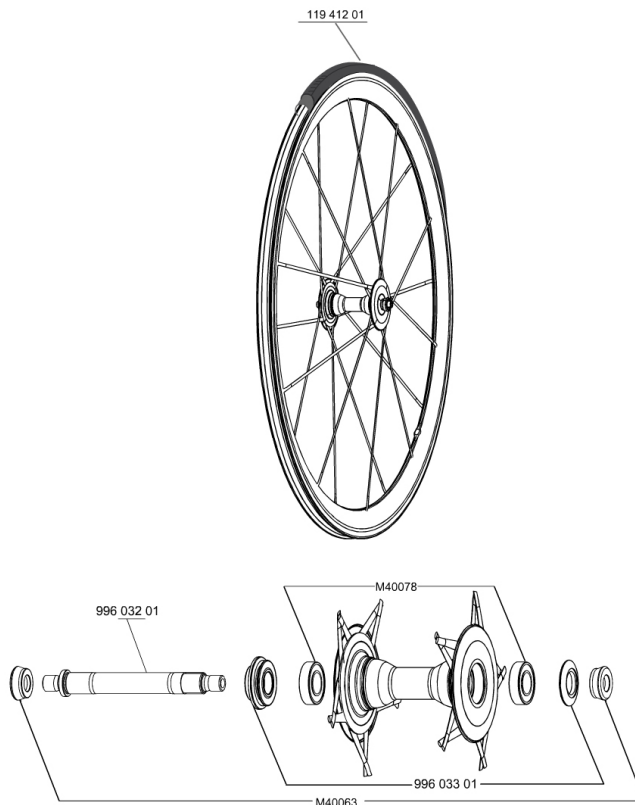

REFERENCES WHEELS

118076	COSMIC CARB ULTI 011FRT WTS	118411	COSMIC CARB ULTI011ED11PR WTS
118079	COSMIC CARB ULTI011M10PR WTS		

HUB SHELLS

M40063	2 FRONT AXLE FORK SUPPORT
99603301	FRONT ADJUST.NUT+CAP COS.CARB.ULTIMATE
M40078	FRONT HUB BEARINGS 6901 x 2
99603201	FRT AXLE COS.CARBONE ULTIMATE

Specifications**RIMS**

- **Material** : 100% woven 12K carbon fiber
- **Color** : carbon
- **Height** : 40 mm, rear asymmetrical
- **Drilling** : no holes, spokes molded to the rim
- **Brake track** : carbon
- **Valve hole diameter** : 6.5 mm
- **Tyre** : tubular
- **ETRTO size** : 28" tubular
- **Recommended tyre sizes** : 19 to 28 mm

SPOKES

- **Material** : unidirectional carbon fiber
- **Shape** : R2R
- **Color** : carbon
- **Nipples** : brass, ABS
- **Count** : 20 front and rear
- **Lacing** : crossed 2 front and rear drive side, radial non drive side

WHEEL WEIGHTS

520