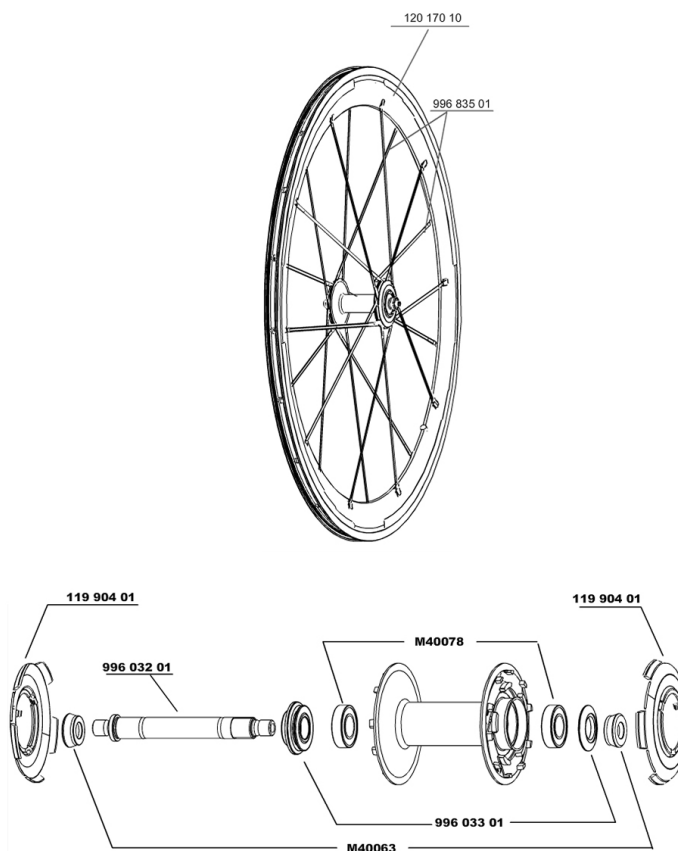

REFERENCES WHEELS

119216	COSMIC CARBONE SR FRT	119220	COSMIC CARBONE SR ED11PR
119219	COSMIC CARBONE SR M10PR		

RIMS

&NBSP;;

12017010	FRONT COSMIC CARBONE SR RIM
----------	-----------------------------

SPOKES

99683501	5 SPOKES CARBONE SLR FRT+0FW
----------	------------------------------

HUB SHELLS

11990401	FRT/NON DS COSMIC CARBON SLR HUB CAP
99603301	FRONT ADJUST.NUT+CAP COS.CARB.ULTIMATE
M40078	FRONT HUB BEARINGS 6901 x 2
99603201	FRT AXLE COS.CARBONE ULTIMATE
M40063	2 FRONT AXLE FORK SUPPORT

Cosmic Carbone SR

Specifications

WHEEL WEIGHTS