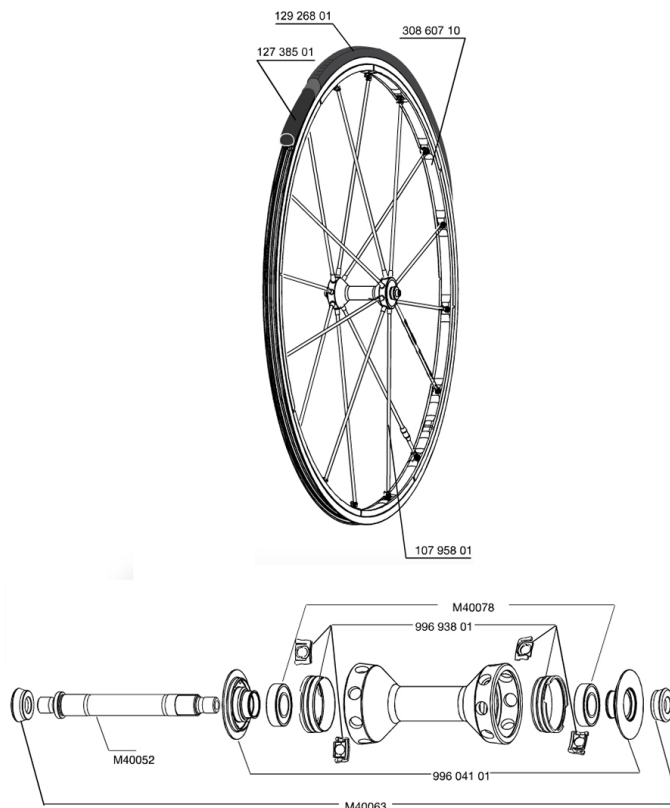

REFERENCES WHEELS

127959	R-SYS 012 FRT WTS	127963	R-SYS 012 ED11 PR WTS
127962	R-SYS 012 M10 PR WTS		

RIMS

&NBSP;;

30860710	KIT FRONT RIM R-SYS 12
----------	------------------------

SPOKES

10795801	KIT 9 FRT R-SYS/SL CARBON TUB SILV SPK 285mm
99693801	2 SILVER TRACOMP RINGS + CLIPS

HUB SHELLS

99604101	ADJUSTING NUT + CAP R-SYS
M40078	FRONT HUB BEARINGS 6901 x 2
M40063	2 FRONT AXLE FORK SUPPORT
M40052	FRONT HUB AXLE

MAINTENANCE

12738501	Road Innertube Presta 48mm
----------	----------------------------

TYRES

12926801	Yksion Griplink white 23
----------	--------------------------

Specifications

WHEEL WEIGHTS