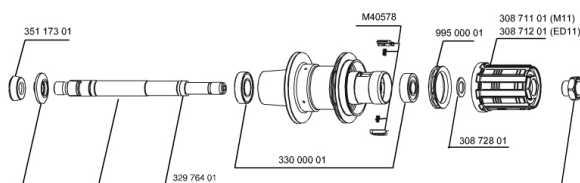

REFERENCES WHEELS

HUB SHELLS

30872801	SET OF 3 INTERNAL SILVER SPACERS 9mm FTS-L
99500001	FTSL/FTSX FREEHUB BODY SEAL
32976401	REAR AXLE KIT COMETE 2013
30871201	FTS-L ROAD FREEWHEEL BODY ED11 8/9 compatible
M40578	FTSL PAWLS KIT (ROAD WHEELS)
33000001	REAR HUB B9+6901 BEARINGS 2013
30871101	FTS-L ROAD FREEWHEEL BODY HG11 8/9 compatible

ADAPTERS

35117301	FT/RR FORK REST R-SYS/CC ULTIMATE > 2013/KSY PRO CARB T
----------	---

MAVIC *Comete Road***DELIVERED WITH**

BR601 quick release	
BR601 quick release	
Wheelbag	
Wheelbag	
Exalith brake pads	
Exalith brake pads	
Valve extender	
Valve extender	
Multifonction adjustment wrench	
Multifonction adjustment wrench	
User guide	
User guide	

Specifications**RIMS**

- Recommended tyre sizes : 19 to 28 mm

WHEEL HUB

- Rear body : aluminum
 - Rear body : aluminum
 - Color : black
 - Axle material : aluminum
- QRM+
- Rear axle material : titanium and aluminum
- FTS-L steel
QRM+
FTS-L steel