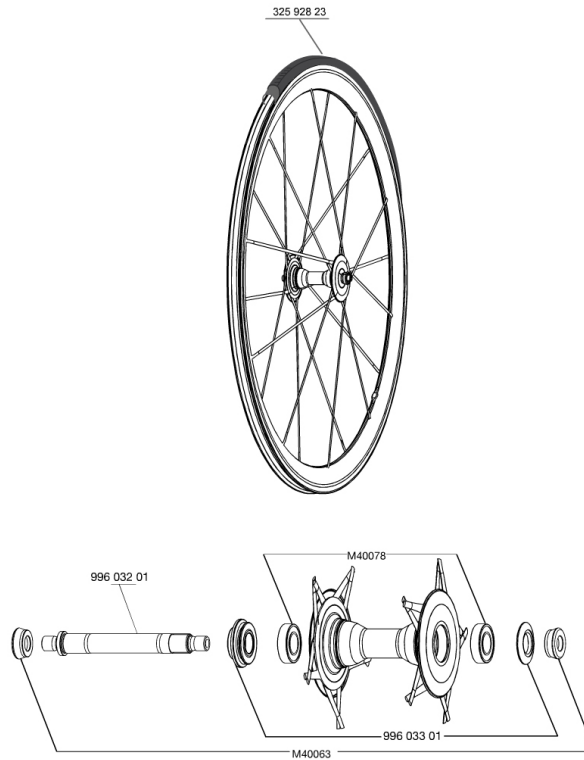

**REFERENCES WHEELS**

326536 C.CARB ULTIMATE 013 FRT WTS

**HUB SHELLS**

M40078	FRONT HUB BEARINGS 6901 x 2
99603201	FRT AXLE COS.CARBONE ULTIMATE
M40063	2 FRONT AXLE FORK SUPPORT
99603301	FRONT ADJUST.NUT+CAP COS.CARB.ULTIMATE

**TYRES**

32592823	YksionProSSCGripLinkTu 23
----------	---------------------------

### RIMS

- **Material** : 100% woven 12K carbon fiber
- **Color** : carbon
- **Height** : 40 mm, rear asymmetrical
- **Drilling** : no holes, spokes molded to the rim
- **Brake track** : carbon
- **Valve hole diameter** : 6.5 mm
- **Tyre** : tubular
- **ETRTO size** : 28" tubular
- **Recommended tyre sizes** : 19 to 28 mm

### WHEEL WEIGHTS

Wheel weight 520