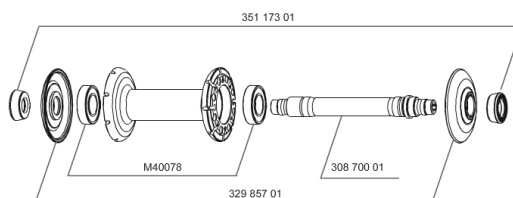

## REFERENCES WHEELS

327998 C. CARBONE 80 013 TUB FRT WTS

## SPOKES

30863201 KIT 10 FT/NDS CXR80/CC80 2013 BLK SPK 235mm

**Specifications****RIMS**

- **Material** : 100% woven 3K carbon fiber
- **Color** : carbon
- **Height** : 80 mm
- **Drilling** : traditional
- **Eyelet** : not eyeleted
- **Brake track** : carbon
- **Valve hole diameter** : 6.5 mm
- **Tyre** : tubular
- **ETRTO size** : 28" tubular
- **Recommended tyre sizes** : 19 to 28 mm