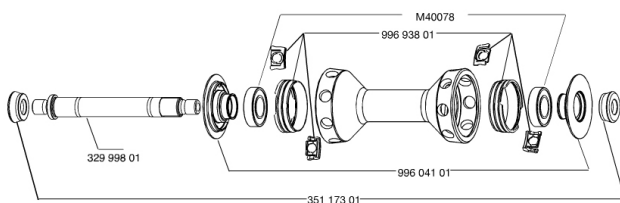

REFERENCES WHEELS

328274 R-SYS 013 FRT WTS

RIMS

&NBSP;:

30860710 KIT FRONT RIM R-SYS 12

SPOKES

99693801 2 SILVER TRACOMP RINGS + CLIPS
10795801 KIT 9 FRT R-SYS/SL CARBON TUB SILV SPK 285mm

HUB SHELLS

Specifications**RIMS**

- **Material** : Mxstal
- **Material** : Mxstal
- **Color** : black anodized
- **Height** : front 22 mm, rear 25 mm asymmetrical
- **Joint** : SUP
- **Height** : front 22 mm, rear 25 mm asymmetrical
- **Joint** : SUP
- **Drilling** : Fore
- **Brake track** : UB Control
- **Drilling** : Fore
- **Weight reduction** : ISM
- **Valve hole diameter** : 6.5 mm
- **Brake track** : UB Control
- **Weight reduction** : ISM
- **Tyre** : clincher
- **Valve hole diameter** : 6.5 mm
- **Tyre** : clincher
- **ETRTO size** : 622x15C
- **ETRTO size** : 622x15C
- **Recommended tyre sizes** : 19 to 32 mm
- **Recommended tyre sizes** : 19 to 32 mm

WHEEL WEIGHTS

Wheel weight 575

SPOKES

Download date: 2024-07-16 / Update date: 2022-03-01

- **Material** : carbon fiber (front and rear non drive side) and Zircal (rear drive side)