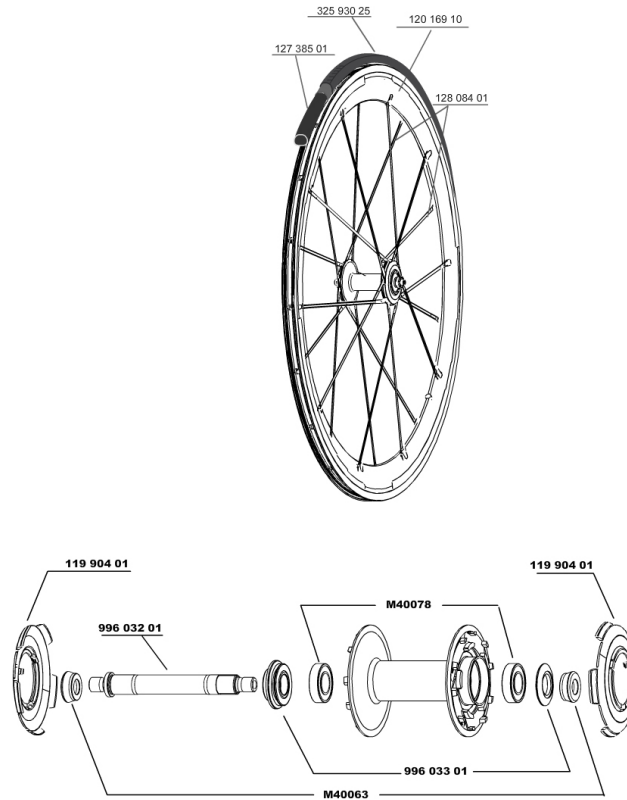

REFERENCES WHEELS

328366 C. CARBONE SLR.013 FRT WTS

RIMS

&NBSP;;

12016910 KIT FRONT COSMIC CARBONE SLR RIM

SPOKES

12808401 KIT 5 FT/NDS COSMIC CARBON SLR SPOKE/2 CAP

HUB SHELLS

Specifications**RIMS**

- **Material** : Maxtal and 12K carbon fiber
- **Material** : Maxtal
- **Color** : carbon and Exalith
- **Height** : 52 mm
- **Joint** : SUP
- **Drilling** : traditional
- **Eyelet** : single
- **Brake track** : Exalith 2
- **Weight reduction** : ISM
- **Valve hole diameter** : 6.5 mm
- **Tyre** : clincher
- **ETRTO size** : 622x13C
- **Recommended tyre sizes** : 19 to 28 mm

SPOKES

- **Material** : unidirectional carbon fiber
- **Shape** : R2R
- **Color** : carbon
- **Nipples** : ABS, front aluminum, rear brass
- **Count** : 20 front and rear
- **Lacing** : front and rear crossed 2

WHEEL HUB

- **Front and rear bodies** : aluminum
- **Color** : black
- **Front and rear axle material** : aluminum QRM+
- **FTS-L steel**

WHEEL WEIGHTS

Wheel weight 725