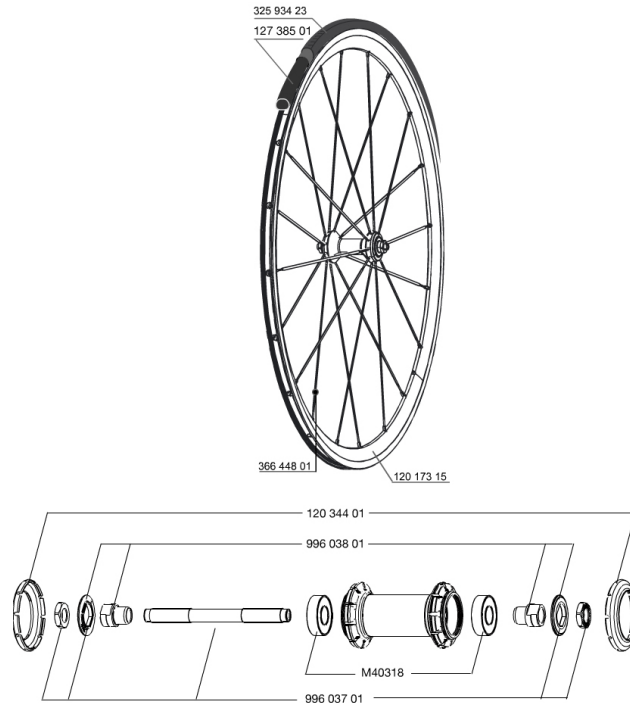

REFERENCES WHEELS

328205 COSMIC ELITE S FRT WTS

RIMS

&NBSP;:

1	12017315	KIT FRONT/REAR COSMIC ELITE RIM - while stock last
----------	----------	--

SPOKES

2	36644801	KIT 10 FT/NDS COSMIC ELITE S / UST BLK SPK 276mm
----------	----------	--

BR101 quick releases	
Rim tape	
User guide	

Specifications**RIMS**

- **Material** : 6106 Aluminum
- **Height** : 30 mm
- **Joint** : SUP
- **Drilling** : traditional
- **Brake track** : UB Control
- **Valve hole diameter** : 6.5 mm
- **Tyre** : clincher
- **ETRTO size** : 622x15C
- **Recommended tyre sizes** : 19 to 32 mm

SPOKES

- **Material** : steel
- **Shape** : straight pull, bladed
- **Nipples** : brass, ABS
- **Count** : 20 front and rear
- **Lacing** : radial front and rear non-drive side, crossed 2 rear drive side

WHEEL HUB

- **Axle material** : steel
- Sealed cartridge bearings
- **Freewheel** : FTS-L steel

WHEEL WEIGHTS

Wheel weight 815