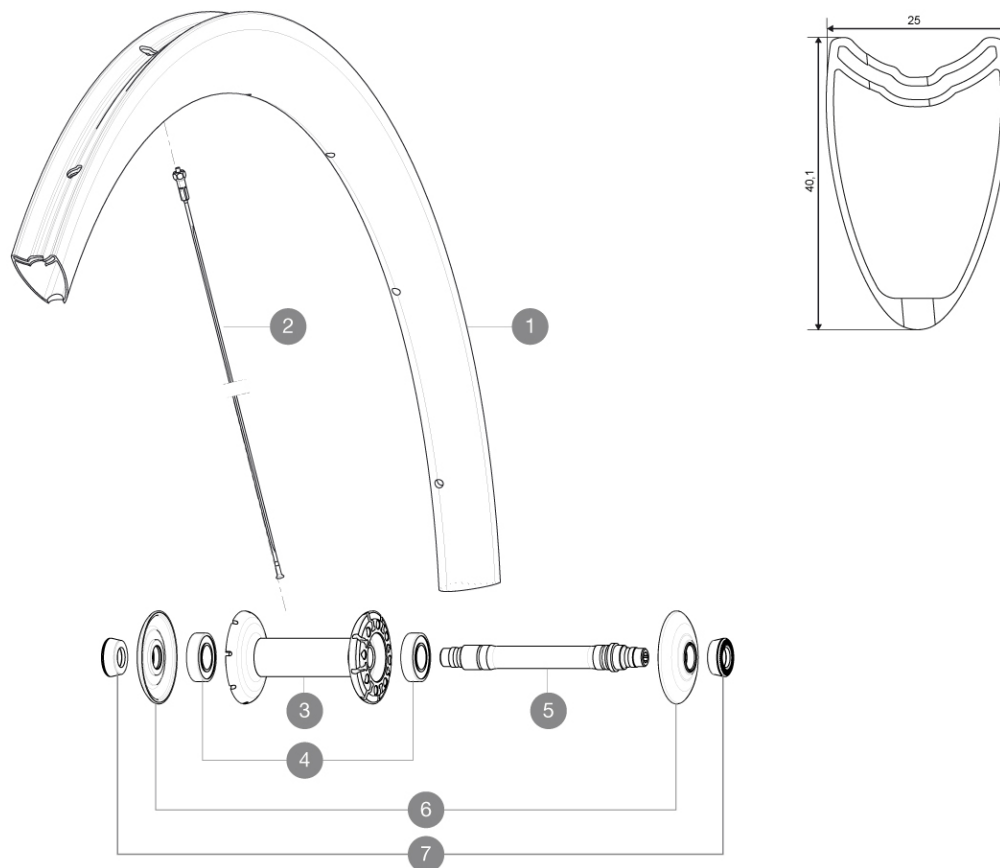

REFERENCES WHEELS

328183 COSMIC CARBONE 40 Tub FRT WTS

RIMS

&NBSP;:

1 36645510 KIT FRONT RIM CC 40 TUBULAR

SPOKES

2 36645101 KIT 10 AERO FT/NDS CC 40 T BLACK SPOKE 272mm

HUB SHELLS

MAVIC *Cosmic Carbone 40 T***DELIVERED WITH**

BR601 quick releases	
Wheelbags	
Carbon brake pads	
Computer magnet (front wheel)	
Multifonction adjustment wrench	
User guide	

Specifications**RIMS**

- **Material** : 100% Unidirectional carbon fiber
- **Height** : 40 mm
- **Drilling** : traditional
- **Brake track** : carbon
- **Valve hole diameter** : 6.5 mm
- **Tyre** : tubular
- **ETRTO size** : 28" tubular
- **Recommended tyre sizes** : 19 to 32 mm

SPOKES

- **Material** : steel
- **Shape** : straight pull, bladed, double butted
- **Nipples** : brass, ABS
- **Count** : front 16, rear 20
- **Lacing** : radial front and rear non-drive side, crossed 2 rear drive side

WHEEL HUB

- **Front and rear bodies** : carbon center tube and aluminum flanges
- **Axle material** : aluminum
Adjustable sealed cartridge bearings
- **Freewheel** : FTS-L steel

WHEEL WEIGHTS

Wheel weight 635