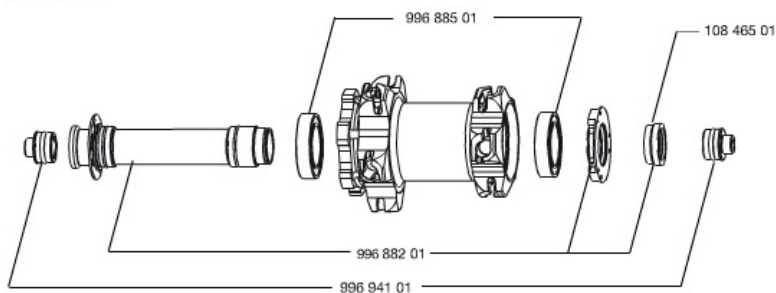

### RIMS

&NBSP;:

36692510 "KIT FRONT CROSSMAX SLR 27,5" RIM"

### SPOKES

36675001 "KIT 10 NDS XMAX SLR/ENDURO 27,5" ALU SPK 281,5mm"

### **WHEEL WEIGHTS**

Wheel weight 735