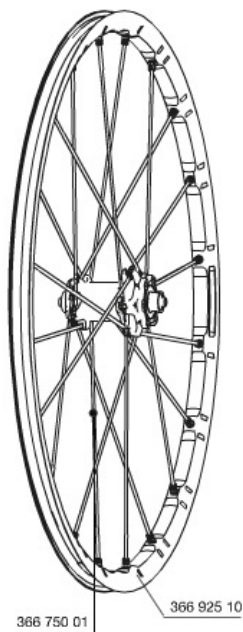

## REFERENCES WHEELS

356026 CROSSMAX SLR 650b D6T FRT

356032 CROSSMAX SLR 650b Dcl FRT

### RIMS

&NBSP;:

36692510 "KIT FRONT CROSSMAX SLR 27,5" RIM"

### SPOKES

36675001 "KIT 10 NDS XMAX SLR/ENDURO 27,5" ALU SPK 281,5mm"

### **WHEEL WEIGHTS**

Wheel weight 735