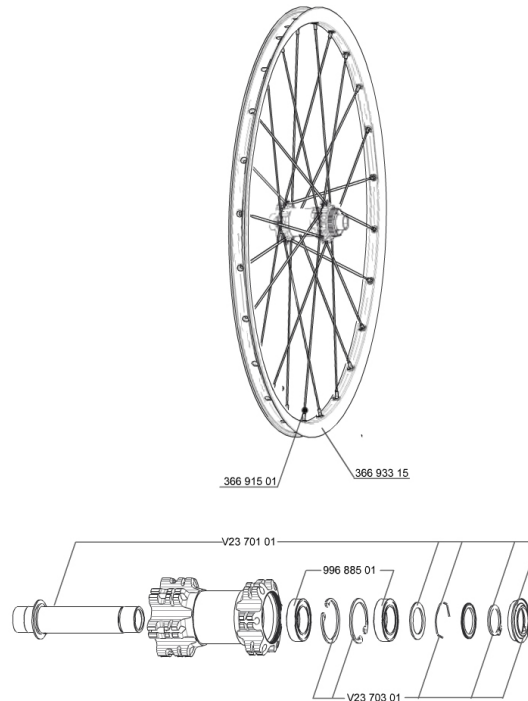

REFERENCES WHEELS

356057 CROSSRIDE D650b 15mmFRT

RIMS

&NBSP;;

36693315 "KIT FRONT/REAR CROSSRIDE 27,5" RIM"

SPOKES

36691501 KIT 12 DS CROSSRIDE/XA +/E-XA + 27,5" SPOKE 277mm - while st

HUB SHELLS

V2370301 KIT FRONT AUTO ADJUSTING PLAY 15mm AXLE

V2370101 KIT FRONT AXLE 15MM CROSSONE-/RIDE-/ROC - while stock last

99688501 BEARING KIT 9/12/15 D6T HUB 20x32x7 6804

MAVIC *Crossride 650b*

Specifications

WHEEL WEIGHTS

Wheel weight 905