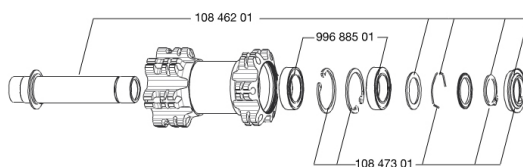

MAVIC Crossone 29 15mm

1
2014
FRONT

REFERENCES WHEELS

356635 CROSSONE 29 15mm FRT

356644 CROSSONE 29 15mm PR

RIMS

&NBSP;;

1	36693215	"KIT FRONT/REAR CROSSONE 29"" RIM"
---	----------	------------------------------------

SPOKES

2	36690301	"KIT 12 FT/NDS XONE/XMAX - XA 29""/AKSIUM DISC 9 + 12 FT/AKS
---	----------	--

HUB SHELLS

3	N/A	HUB BODY
4	99688501	BEARING KIT 9/12/15 D6T HUB 20x32x7 6804
5	V2371101	KIT FRONT QRM AXLE 100mm/BOOST 110mm
5	V2370101	KIT FRONT AXLE 15MM CROSSONE/-RIDE/-ROC - while stock last
6	V2370301	KIT FRONT AUTO ADJUSTING PLAY 15mm AXLE

MAVIC *Crossone 29 15mm*

Specifications

WHEEL WEIGHTS

Wheel weight