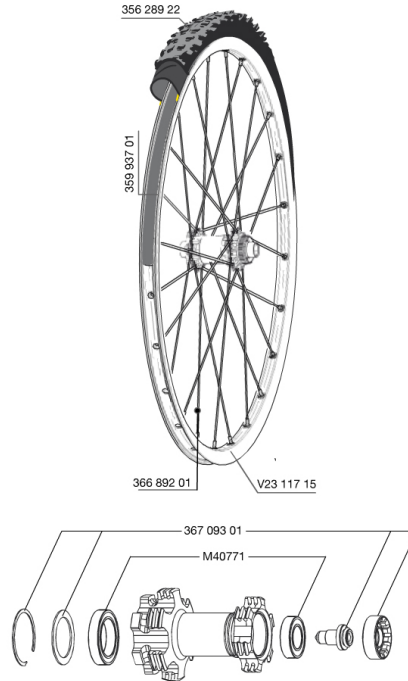

MAVIC CROSSROC WTS 650b (27,5) Lefty Supermax 2014

REFERENCES WHEELS

RIMS

&NBSP;:

| | |
|----------|-------------------------------|
| V2311715 | KIT FRONT/REAR CROSSROC 27,5" |
| 35993701 | UST RIM STRIP 27.5x19c |

SPOKES

| | |
|----------|---|
| 36689201 | "KIT 12 FT/NDS CROSSROC 27,5"" SPK 277mm" |
|----------|---|

HUB SHELLS

| | |
|----------|--|
| M40771 | BEARING KIT FOR LEFTY 50 & 60 HUB |
| 36709301 | ASSEMBLY KIT FOR LEFTY SUPERMAX WHEELS |

TYRES

| | |
|----------|--------------------|
| 35628922 | Crossroc Roam 650b |
|----------|--------------------|

MAVIC**CROSSROC WTS 650b (27,5) Lefty****Supermax 2014****Specifications****WHEEL WEIGHTS**

Wheel weight