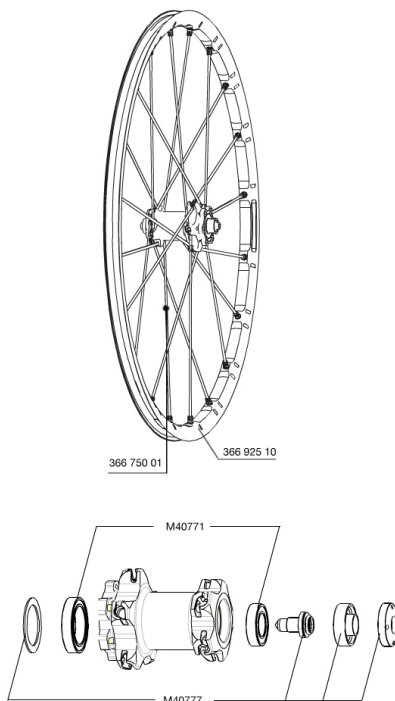

**REFERENCES WHEELS****RIMS**

&amp;NBSP;:

36692510

"KIT FRONT CROSSMAX SLR 27,5"" RIM"

**SPOKES**

36675001

"KIT 10 NDS XMAX SLR/ENDURO 27,5"" ALU SPK 281,5mm"

**HUB SHELLS**

M40777

ASSEMBLY KIT FOR LEFTY WHEELS

M40771

BEARING KIT FOR LEFTY 50 &amp; 60 HUB

**MAVIC** *Crossmax SLR 650b Lefty SMU***Specifications**

## WHEEL WEIGHTS