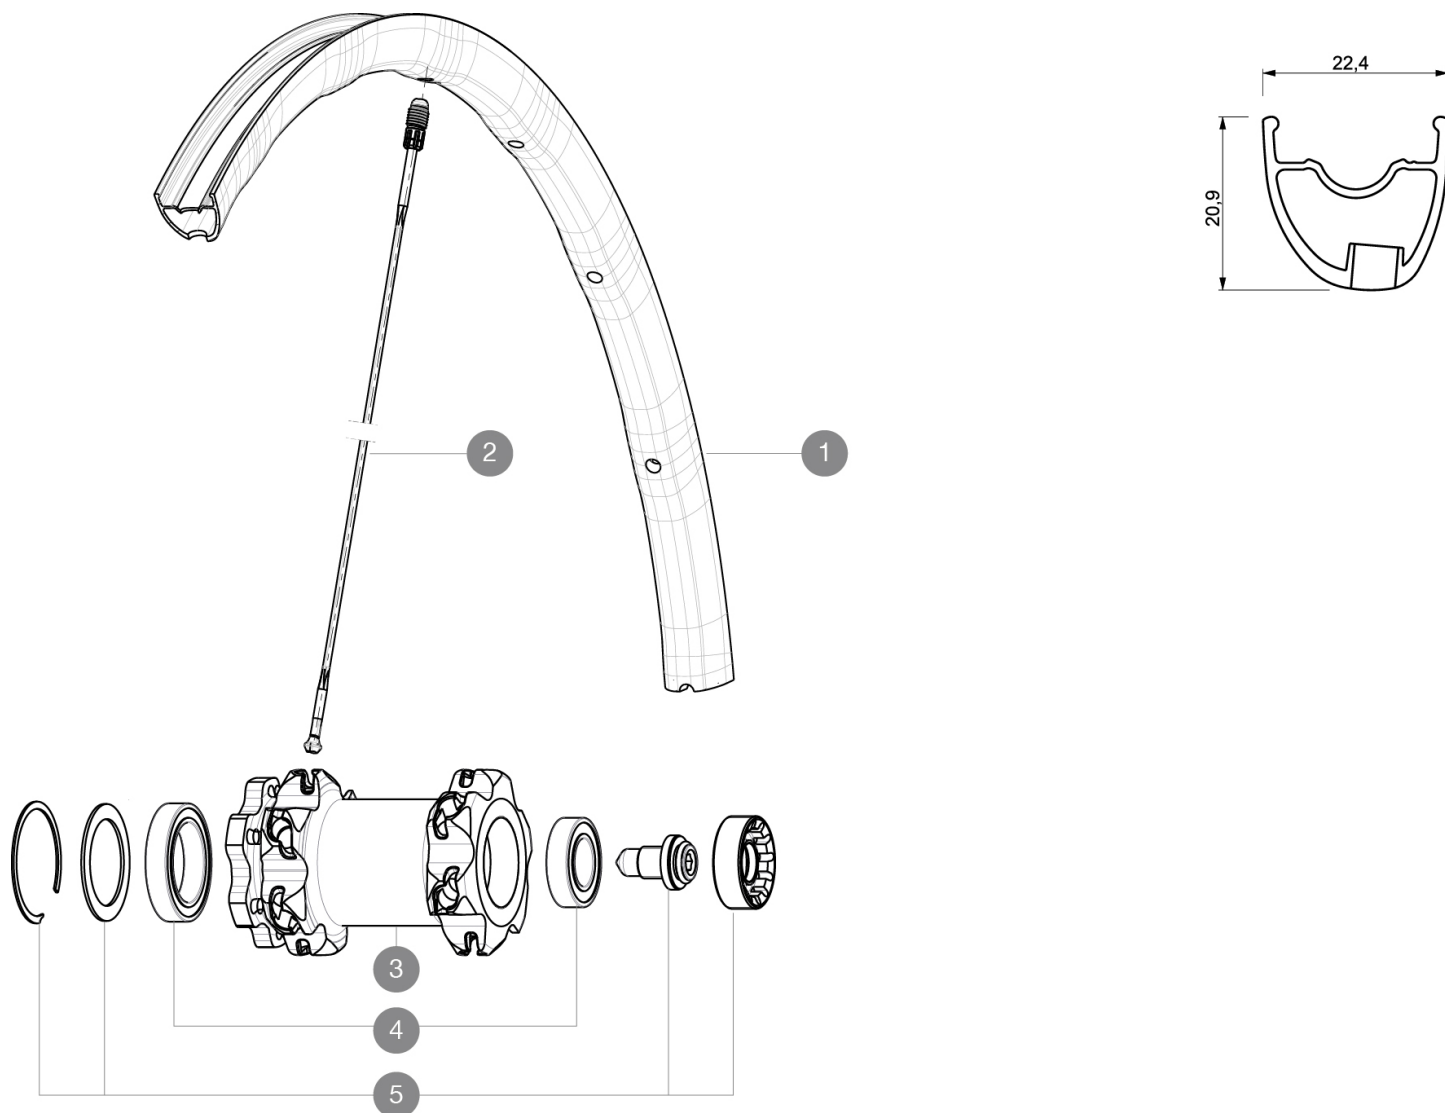

REFERENCES WHEELS

F16502	XmSL29SmaxFt	F31201	Crossmax SL 29 Spx Ft BK
--------	--------------	--------	--------------------------

RIMS

VALVE HOLE \bar{A} (MM): 6.5 :

1	V2310310	KIT FRONT RIM CROSSMAX SL/SL PRO BLACK 29"
---	----------	--

SPOKES

2	35113701	"KIT 10 FT/NDS M7/7 XMAX SLR 29"" SPK 299,5mm"
---	----------	--

HUB SHELLS

3	N/A	HUB BODY
4	M40771	BEARING KIT FOR LEFTY 50 & 60 HUB
5	36709301	ASSEMBLY KIT FOR LEFTY SUPERMAX WHEELS

Crossmax SL 29 Supermax

Specifications

WHEEL WEIGHTS

Wheel weight