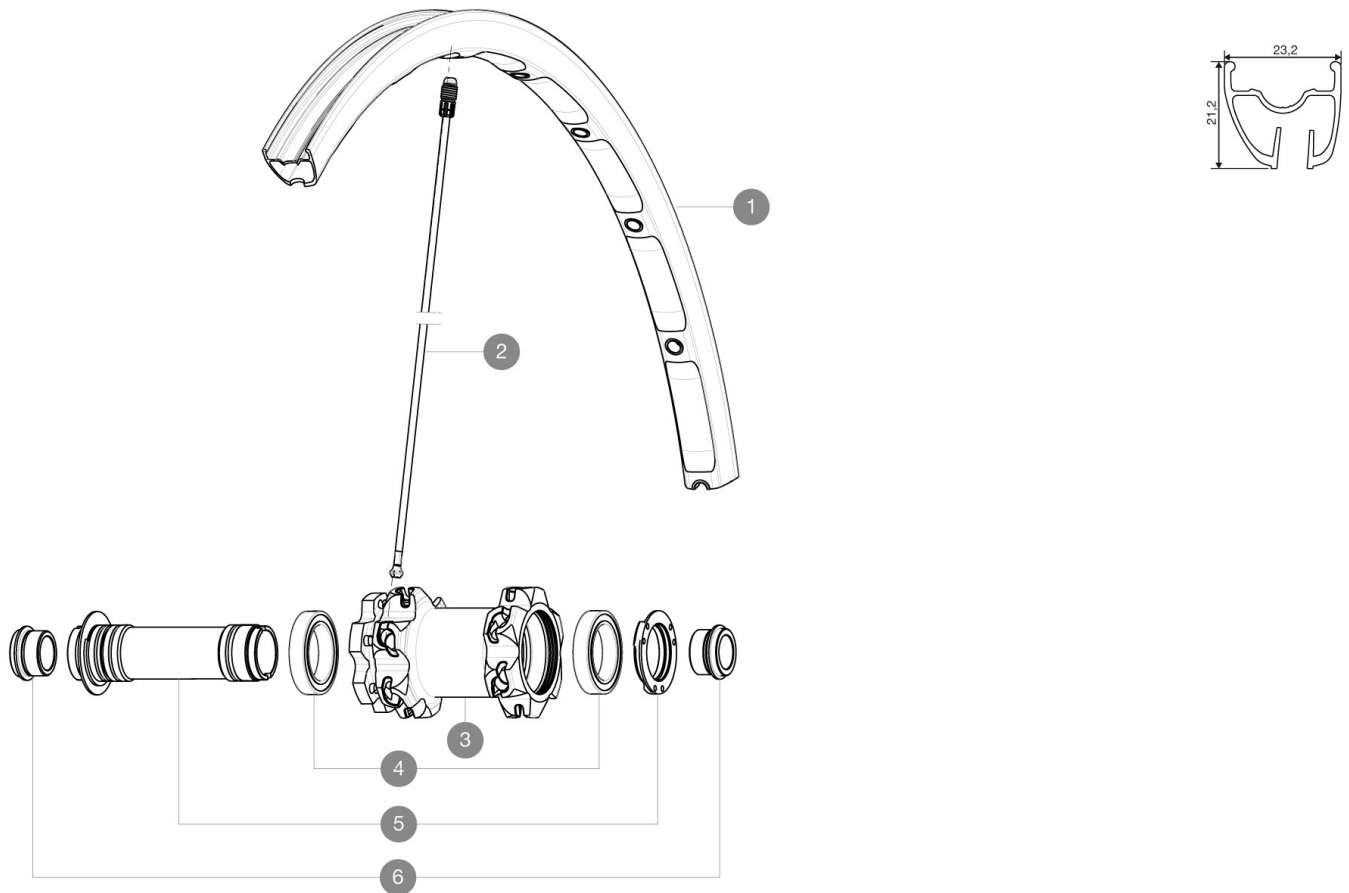

REFERENCES WHEELS

RIMS

VALVE HOLE \bar{A} (MM): 6.5 :

1 V2312010 "KIT FRONT CROSSMAX ST 27,5" RIM"

SPOKES

2 V2380401 "KIT 12 FRT CROSSMAX ST 27.5" ALU SPOKE 274mm"

HUB SHELLS

3 N/A HUB BODY
4 M40179 FRONT BEARING 25x37x7 20mm AXLE
5 30870501 FRONT AXLE 20mm CROSSMAX + DEEMAX ULTI 2012

ADAPTERS

6 12982801 ADAPTER Ft 20 to 15mm

MAVIC *Crossmax ST*

DELIVERED WITH

BX601 rear quick release	
BX601 rear quick release	
UST valve and accessories	
UST valve and accessories	
Front 15 mm adapters	
Front 15 mm adapters	
Rear QR adapters	
Rear QR adapters	
Rear 12x142mm adapters	
Rear 12x142mm adapters	
Specific disc bolts	
Specific disc bolts	
Computer magnet (front wheel)	
Computer magnet (front wheel)	
Multifonction adjustment wrench	
Multifonction adjustment wrench	
User guide	
User guide	