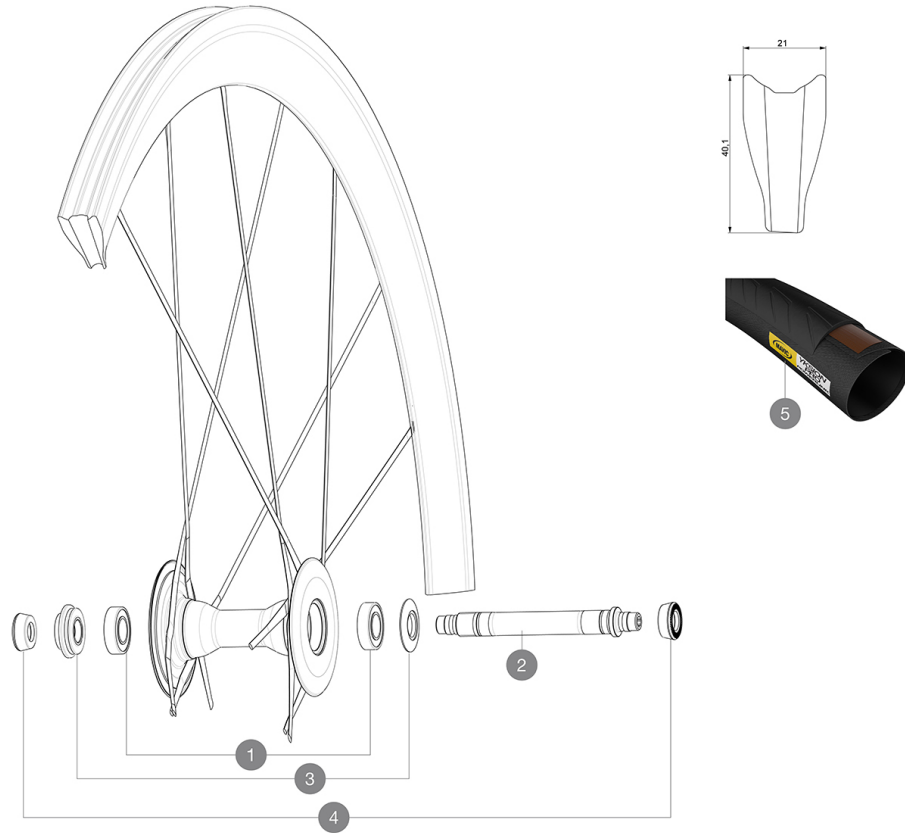

## REFERENCES WHEELS

F33301 CosmicUlti16Ft

### RIMS

- **Material** : 100% woven 12K carbon fiber
- **Height** : 40 mm
- **Drilling** : no holes, spokes molded to the rim
- **Brake track** : carbon with TgMAX technology
- **Valve hole diameter** : 6.5 mm
- **Tyre** : tubular
- **ETRTO size** : 28" tubular
- **Recommended tyre sizes** : 21 to 28 mm

### SPOKES

- **Material** : unidirectional carbon fiber
- **Shape** : R2R
- **Nipples** : brass, ABS
- **Count** : 20 front and rear
- **Lacing** : crossed 2 front and rear drive side, radial non drive side

### WHEEL WEIGHTS

Wheel weight 520