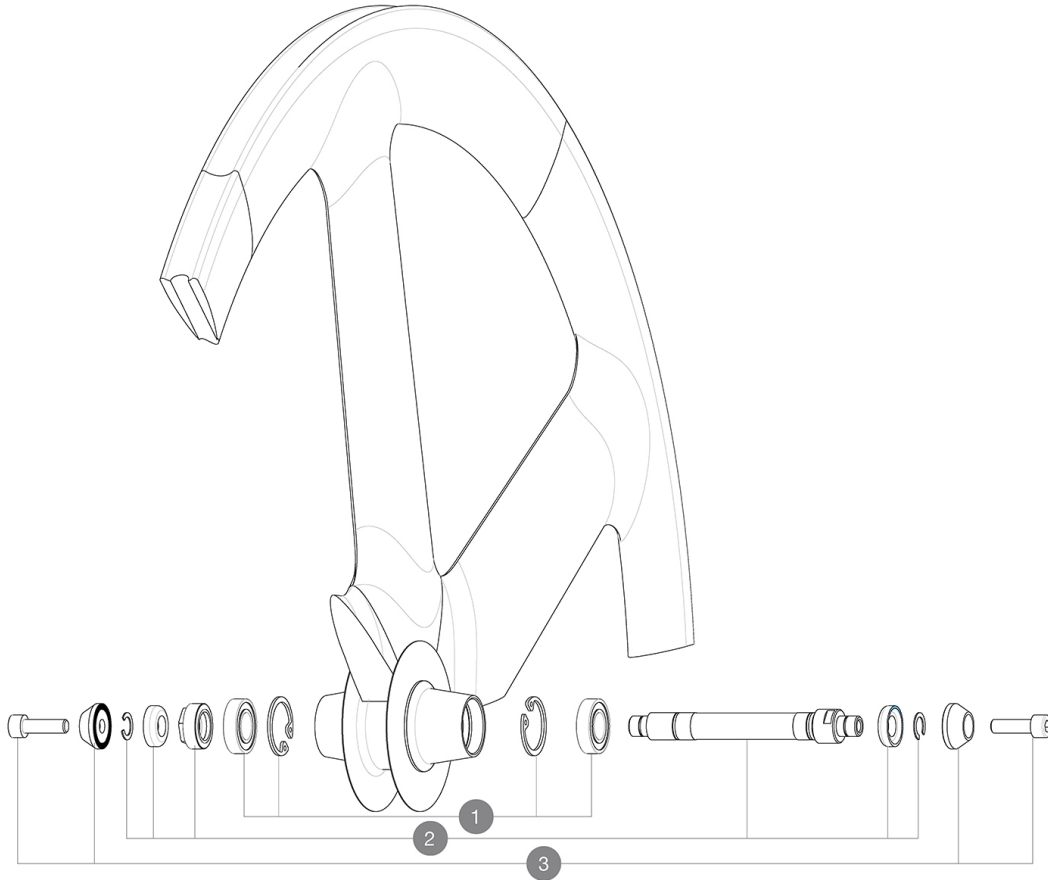

Recommended weight limit : 120kg

REFERENCES WHEELS

F32601 IOF116

**HUB SHELLS**

1	M40131	KIT BEARINGS FRONT 12x24x6 6901 (10 track)
2	M40130	FRONT IO AXLE + ADJUSTING NUT
3	M40124	M6 AXLE BOLTS/ALU SUPPORTS FRT IO TRACK

DELIVERED WITH

Fixing nuts	
Wheelbag	
Valve extender	
User guide	

Specifications

RIMS

- Tyre : tubular
- Recommended tyre sizes : 21 to 28 mm

WHEEL HUB

- Body : aluminum
 - Axle material : aluminum
- Sealed cartridge bearings

WHEEL WEIGHTS

Wheel weight