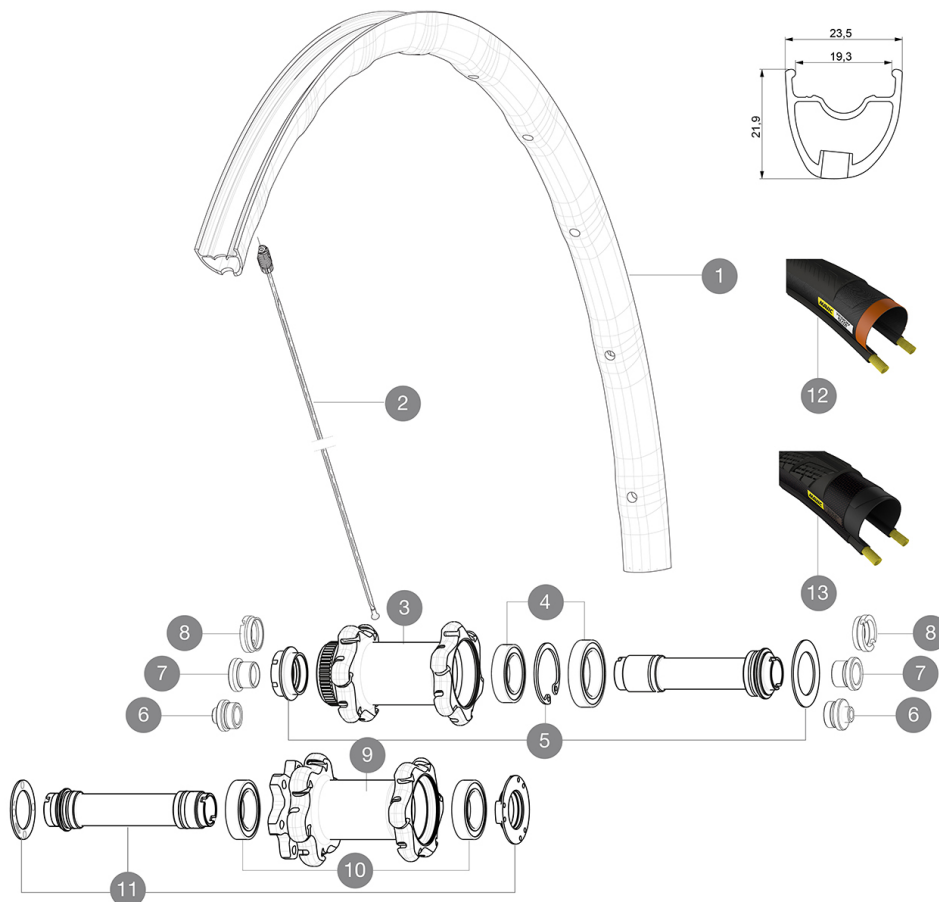

ASTM CATEGORY 2 : road and offroad with jumps less than 15cm
Recommended weight limit : 120kg
Recommended tire sizes: 28 to 42 mm
Max. Pressure: 28mm 7.7 bars - 110 PSI / 30mm 5.8 bars - 85 PSI

REFERENCES WHEELS

F56201 KsyElAIRD6BFR 12x100

F59901 KsyElAIRDCLFR 12x100

RIMS

&NBSP;:

1	V2405710	KIT FRONT RIM KSYRIUM ELITE ALLROAD

SPOKES

2	V2273201	KIT 12 FRT/NON DRIVE SIDE BUTTED SPOKE 297mm

HUB SHELLS

3	N/A	HUB BODY
3	N/A	HUB BODY
4	99688601	BEARING KIT 9/15 DCL HUB 20x32x7 6804 + 25x37x7 6805
5	V2252401	KIT MY16 FRONT AXLE ROAD DISC 9/12/15 CL
10	99688501	BEARING KIT 9/12/15 D6T HUB 20x32x7 6804
11	V2252301	KIT MY16 FRONT AXLE ROAD DISC 9/12/15 INT

TYRES

12	37805628	Yksion EliteGuard White
13	38012230	Yksion Elite Allroad

ADAPTERS

6	B4104301	ADAPTER Ft 9mm QRM+
7	B4104201	ADAPTER Ft 12mm QRM+
8	B4104401	ADAPTER Ft 15mm QRM+