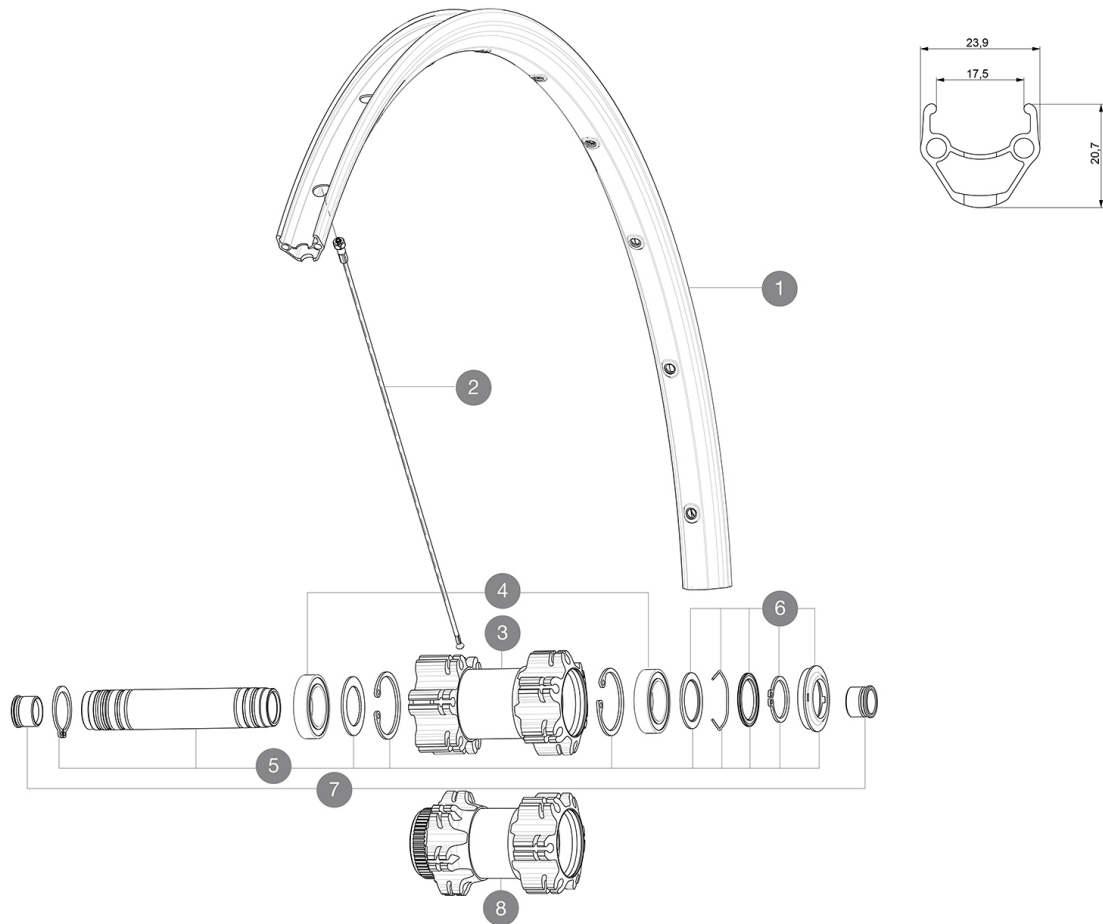

MAVIC Aksium Disc TA

ASTM CATEGORY 2 : road and offroad with jumps less than 15cm
Recommended weight limit : 120kg
Recommended tire sizes: 25 to 32 mm

REFERENCES WHEELS

F68901	Aksium D6B TA Ft 12x100	F71631	AksDCLTA12mmFWTS
F69001	Aksium DCL TA Ft 12x100		

Specifications

RIMS

- **Material** : S6000 Aluminum
- **Height** : 21 mm
- **Joint** : pinned
- **Drilling** : traditional with H2 reinforcement
Disc brake specific profile
- **Valve hole diameter** : 6.5 mm
- **Tire** : clincher
- **Internal width** : 17 mm
- **ETRTO size** : 622x17C

SPOKES

- **Material** : steel
- **Shape** : straight pull, round
- **Nipples** : steel, ABS
- **Count** : 24 front and rear
- **Lacing** : front and rear crossed 2

WHEEL HUB

- **Front and rear bodies** : aluminum
- **Axle material** : aluminum
- Sealed cartridge bearings
- **Freewheel** : Instant Drive 360
- **Front** : Quick release, 12 thru and 15 thru compatible
- **Rear** : 12x142 (convertible to quick release with optional adapters)

VERSIONS

- **Color** : Black only
- **Disc standard** : 6 Bolts or Center Lock(R)

WHEEL WEIGHTS

Wheel weight 905