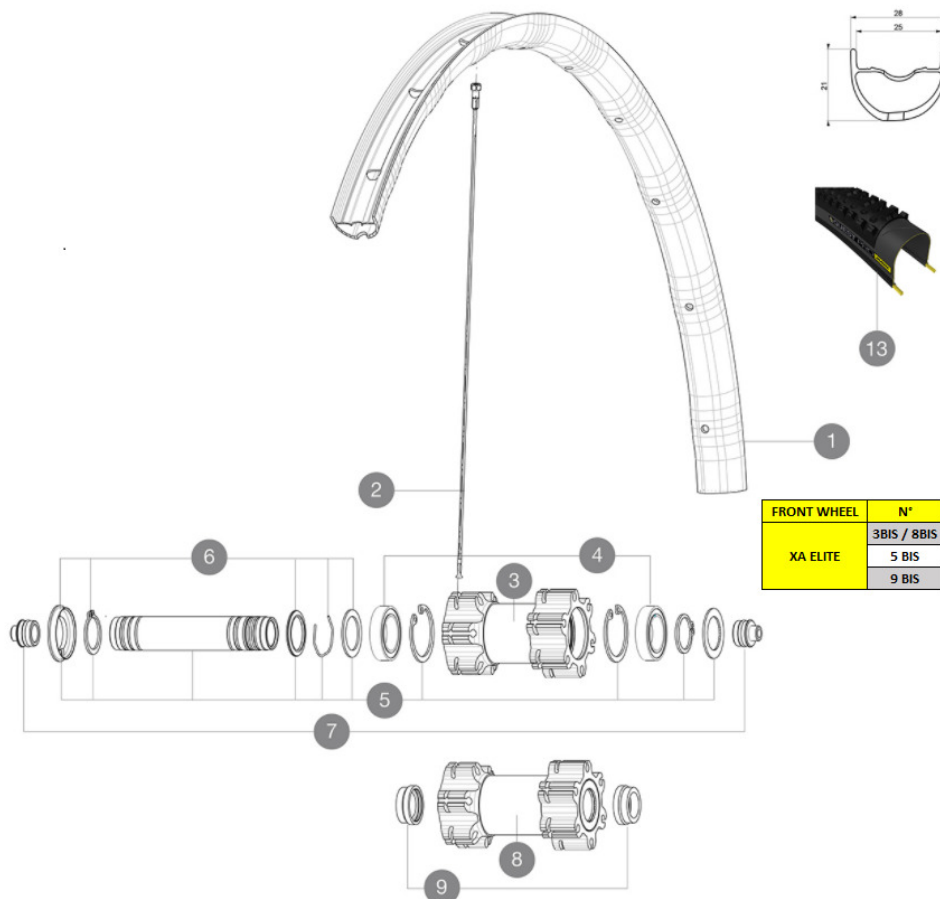

ASTM CATEGORY 3 : offroad with jumps less than 61cm
Recommended weight limit : 120kg
Recommended tire sizes: 35 mm to 69 mm (1.4" to 2.7")
Recommended tyre sizes: 46mm to 64mm (1.8" to 2.5")

REFERENCES WHEELS

F70311	XaEl27,5Ft Bst Black	F70211	XaEl27,5Ft Black
F70312	XaEl27,5Ft Bst Green	F70212	XaEl27,5Ft Green
F70313	XaEl27,5Ft Bst Blue	F70213	XaEl27,5Ft Blue
F70321	XaEl27,5Ft Lefty60		

FRONT WHEEL	N°	PARTS	REFERENCE	REFERENCE BOOST
XA ELITE	3BIS / 8BIS	HUB BODY	N/A	N/A
	5 BIS	AXLE	V2372301	V2372401
	9 BIS	ADAPTORS	V2372501	

RIMS

∅ VALVE HOLE (MM): 6,5 :

1	V2980115	KIT FT/RR RIM XA ELITE 27,5" 25mm BLACK TSS
1	V3020115	KIT FT/RR RIM XA ELITE 27,5" 25mm BLUE TSS
1	V3000115	KIT FT/RR RIM XA ELITE 27,5" 25mm GREEN TSS
	V2700101	UST Tape 28mm for 25 to 27mm wide rims

SPOKES

2	V2382401	KIT 12 FT/NDS XRIDE + FT SX/NDS XMAX EL/XA EL 27,5" SPK 279m

HUB SHELLS

3	N/A	HUB BODY
3	N/A	HUB BODY
3	N/A	HUB BODY
	N/A	HUB BODY
4	99688501	BEARING KIT 9/12/15 D6T HUB 20x32x7 6804
5	V2371101	KIT FRONT QRM AXLE 100mm/BOOST 110mm
5	V2370101	KIT FRONT AXLE 15MM CROSSONE/-RIDE/-ROC - while stock last
	V2372301	KIT 100mm AXLE QRM AUTO MTB > 2019
	V2372401	KIT 110mm AXLE QRM AUTO MTB > 2019
6	V2370301	KIT FRONT AUTO ADJUSTING PLAY 15mm AXLE
8	N/A	HUB BODY
8	N/A	HUB BODY
8	N/A	HUB BODY
	N/A	HUB BODY

10	N/A	HUB BODY
11	M40771	BEARING KIT FOR LEFTY 50 & 60 HUB
12	36709301	ASSEMBLY KIT FOR LEFTY SUPERMAX WHEELS

TYRES

13	39243324	Quest Pro 27.5

ADAPTORS

7	B4104401	ADAPTER Ft 15mm QRM+
9	V2371301	YELL FT AXLE SUPPORT BOOST 110mm SELF ADJUST
	V2372501	15mm MTB Axle Cap QRM Auto From 2019