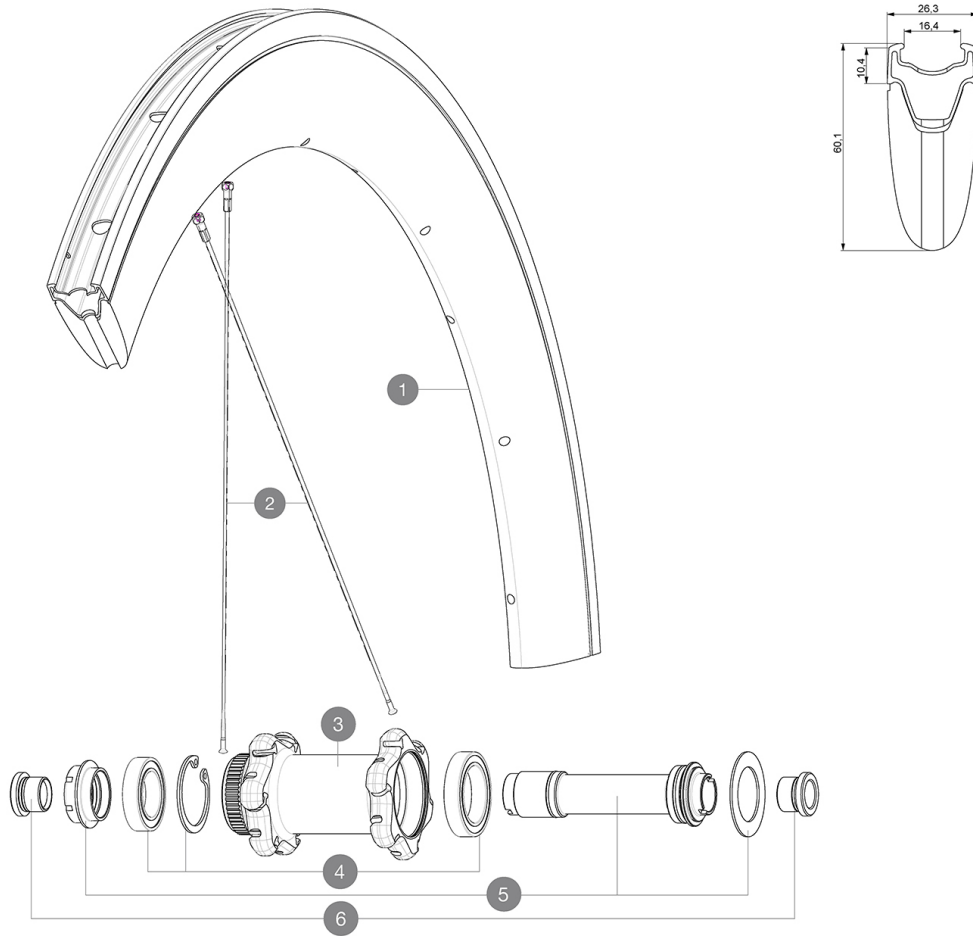

RIMS

VALVE HOLE \bar{A} (MM): 6.5 :

1	V2408510	KIT FRONT RIM CXR ELITE DISC - until stock last
	V2690201	KIT CARBON RIM TAPE 18x622mm - FOR CARBON RIM

SPOKES

2	V2275201	KIT 12 NDS/FT DISC/RR D SIDE BTD SPK 290mm/W N CXR Elite
---	----------	--

Specifications

RIMS

- **Material** : Maxtal alloy with Blackcell flange
- **Height** : 60 mm
- **Drilling** : traditional
- Disc brake specific profile
- **Valve hole diameter** : 6.5 mm
- **Tire** : clincher
- **Internal width** : 16 mm
- **ETRTO size** : 622x16C

SPOKES

- **Material** : steel
- **Shape** : straight pull, bladed, double butted
- **Nipples** : aluminum, ABS
- **Count** : 24 front and rear
- **Lacing** : front crossed 2, rear Isopulse

WHEEL HUB

- **Front and rear bodies** : aluminum
- **Axle material** : aluminum
- Sealed cartridge bearings
- **Freewheel** : Instant Drive 360
- **Front** : Quick release, 12 thru and 15 thru compatible
- **Rear** : 12x142 (convertible to quick release with optional adapters)

VERSIONS

- **Color** : Black only
- **Disc standard** : 6 Bolts or Center Lock(R)

WHEEL WEIGHTS

Wheel weight 945