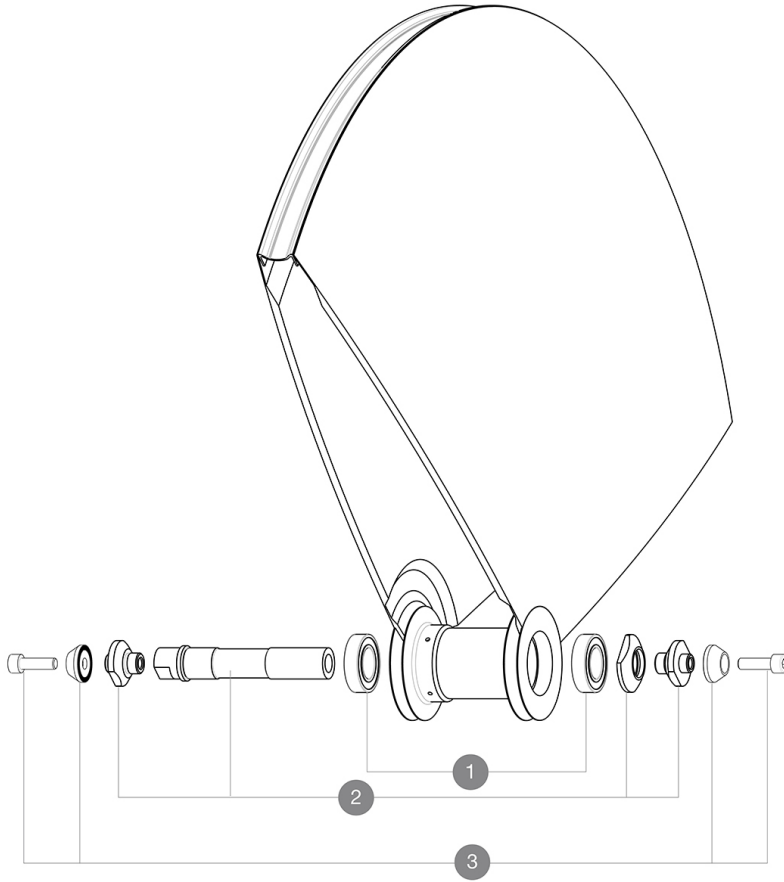

# MAVIC Comete Track R10

1  
2017  
FRONT

Recommended weight limit : 120kg  
Recommended tire sizes: 21 to 28 mm  
Minimum cog width : 7.5mm

## REFERENCES WHEELS

## HUB SHELLS

1	M40129	KIT 2 BEARINGS 6902 15x28x7
2	11188701	COMETE FRONT AXLE TRACK
3	M40124	M6 AXLE BOLTS/ALU SUPPORTS FRT IO TRACK

**MAVIC** *Comete Track R10***DELIVERED WITH**

Fixing nuts (M40124) 1	
Valve extender (118 952 01) 1	
Wheelbag (V24 801 01) 1	
Cog lock nut (323 971 01) 1	
User guide	

**Specifications****RIMS**

- Tire : tubular

**WHEEL HUB**

- Body : aluminum
  - Axle material : aluminum
- Sealed cartridge bearings  
Fixed cog

**VERSIONS**

- Color : Black only

**WHEEL WEIGHTS**

Wheel weight