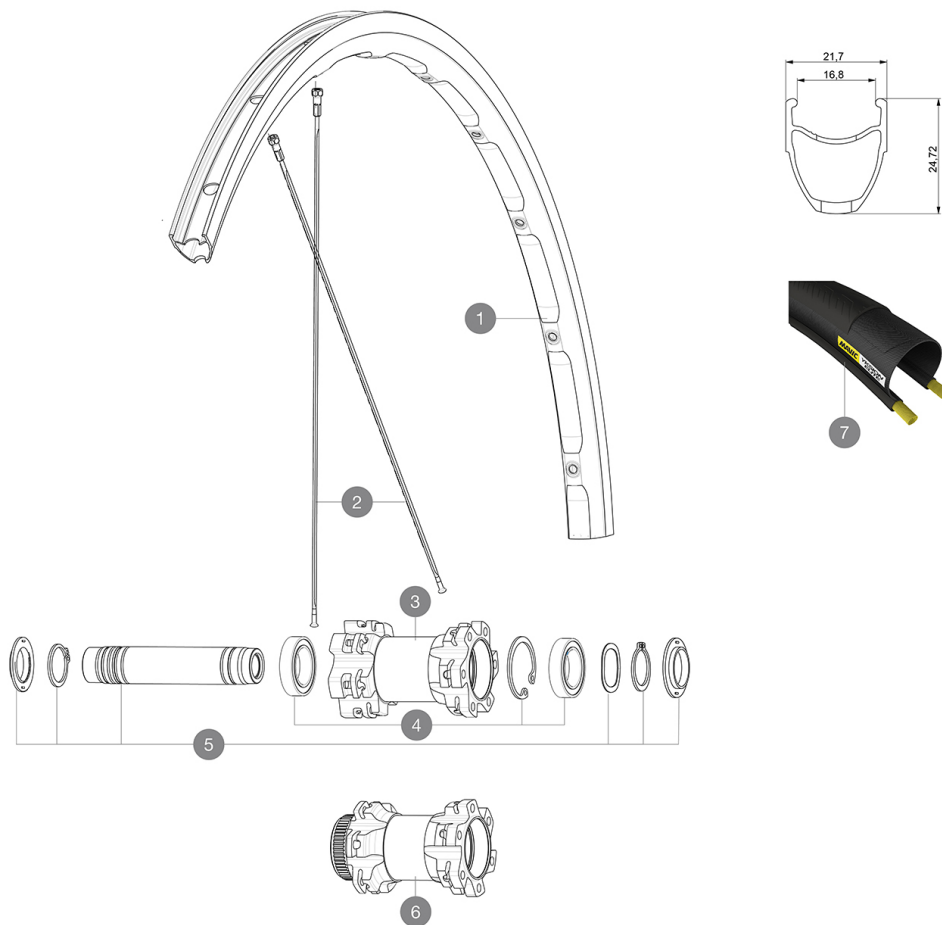

ASTM CATEGORY 2 : road and offroad with jumps less than 15cm

For a longer longevity of the wheel, Mavic recommends that the total weight supported by the wheels don't exceed 120kg, bike included

Recommended tyre sizes: 25 to 32 mm

Max. Pressure: 23mm 8.7 bars - 125 psi, 25/28mm 7.7 bars - 110 psi

REFERENCES WHEELS

F73911 Ksy18 D6BF12x100SR

F73921 Ksy18 DCLF12x100SR

RIMS

&NBSP;:

1	V2409315	KIT FRONT/REAR RIM KSYRIUM DISC 17C
1	V2734315	KIT FRONT/REAR RIM KSYRIUM DISC 18 - while stock last

SPOKES

2	V3660401	KIT 12 FT/NDS KSYRIUM DISC FLAT SPOKE 291mm

HUB SHELLS

3	N/A	HUB BODY
4	99688501	BEARING KIT 9/12/15 D6T HUB 20x32x7 6804
5	V2371801	KIT FRONT AXLE 12mm L1 + WAVED WASHER + CLIP
6	N/A	HUB BODY

OPTIONS

V2371901 KIT FRONT AXLE MTB L1 QRM AUTO 15x100mm

TYRES

7 37805725 Yksion Elite

ADAPTERS

V2390801 KIT 2 FORK RESTS FRONT AXLE MTB QRM AUTO
V2680301 "Kit Ft Road Adapter 12 >> 9mm"