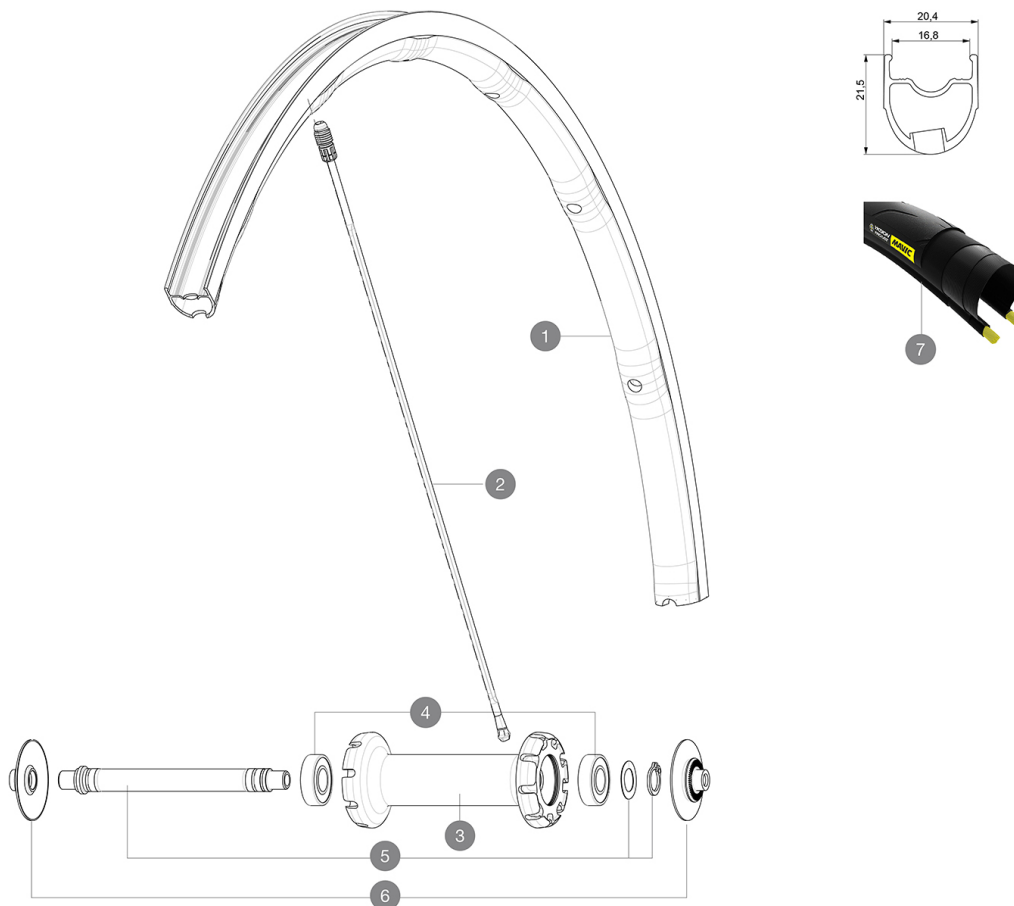

MAVIC Ksyrium Pro UST

1
2018
FRONT

ASTM CATEGORY 2 : road and offroad with jumps less than 15cm

For a longer longevity of the wheel, Mavic recommends that the total weight supported by the wheels don't exceed 120kg, bike included

Recommended tyre sizes: 25 to 32 mm

Max. Pressure: see indication on wheel and tyre. If they differ, use the lower of the 2

Max. Pressure tubeless: 25mm 7 bars - 100 PSI, 28mm 6 bars - 87 PSI. Max pressure tubetype: 25/28mm 7,7 bars - 110 PSI

REFERENCES WHEELS

F73241 Ksy Pro UST Ft

RIMS

&NBSP;:

1	V2730610	KIT FRONT RIM KSYRIUM PRO UST

SPOKES

2	V2278101	KIT 1 FT 285,5/1 RR KSYRIUM PRO UST SPK 273,5 - while stock
2	V2277701	KIT 9 FT KSYRIUM PRO UST ALU SPOKE 285,5mm

HUB SHELLS

3	N/A	HUB BODY
4	V2530201	KIT 2 BEARINGS 10x22x6 + WAVED WASHER + CLIP
5	V2390401	KIT FRT AXLE + CLIP + WASH HUB WITH 10x22 BRG

TYRES

7	39938825	Yksion Pro UST 700x25

ADAPTERS

6	V2390501	KIT 2 FORK RESTS QRM AUTO - ALU SPK FRT HUB