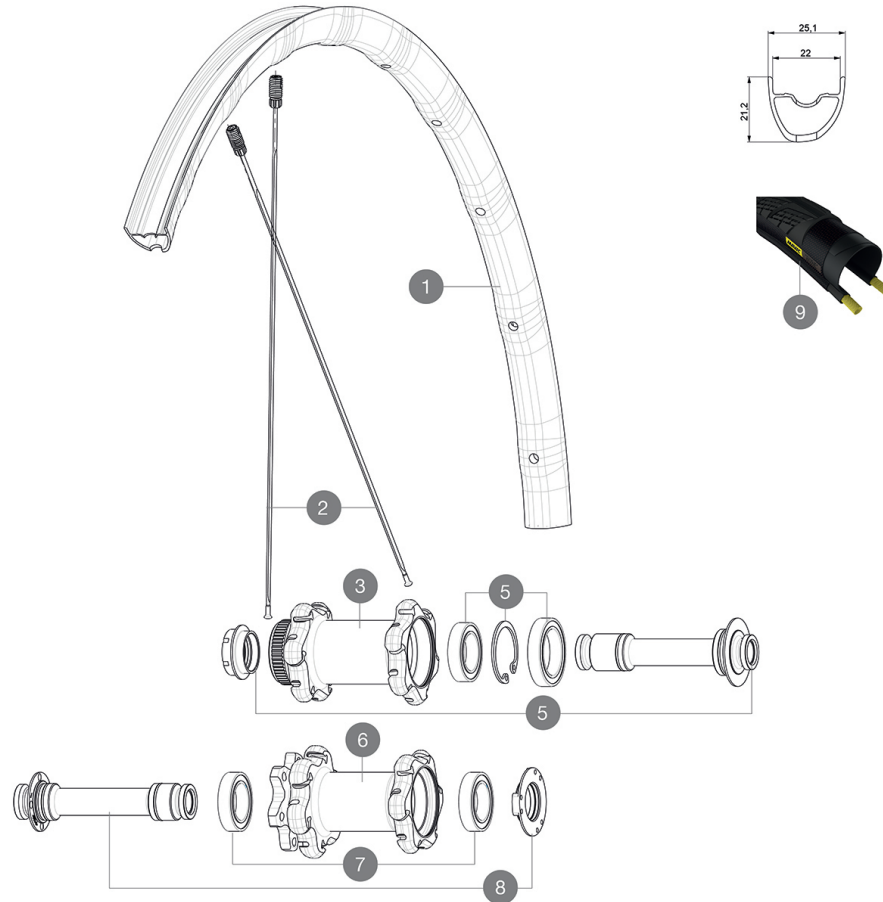

Recommended tyre sizes: 28 to 62 mm (1.1" to 2.5")

Max. Pressure: see indication on wheel and tyre. If they differ, use the lower of the 2

Max. Pressure: 30mm 5.8 bars - 85 PSI / 40mm 4.5 bars - 65 PSI

## REFERENCES WHEELS

F75901 Allroad El D6B 12x100 Ft

F75921 Allroad El DCL 12x100 Ft

## RIMS

&NBSP;:

1	V2733610	KIT FRONT RIM ALLROAD ELITE DISC UST While Stocks lasts
	V2620101	UST RIM TAPE 25mm (for 21-24mm wide rim)