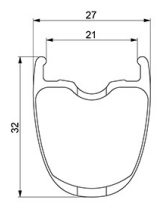

MAVIC Ksyrium Pro Carbon SL UST Disc

ASTM CATEGORY 1 : road only
 For a longer longevity of the wheel, Mavic recommends that the total weight supported by the wheels don't exceed 120kg, bike included
 Recommended tyre sizes: 25 to 32 mm
 Max. Pressure: see indication on wheel and tyre. If they differ, use the lower of the 2
 Max. Pressure tubeless: 25mm 6 bars - 87 PSI, 28mm 5 bars - 70 PSI. Max pressure tubetype: 25mm 7 bars - 102 PSI, 28mm 6 bars - 87 PSI

REFERENCES WHEELS

F80671 KsyProCarbSLUST DCL 19 Ft

RIMS

&NBSP::

1	V4093215	Kit Front/Rear rim Cosmic SL 32 Disc while stock lasts
1	V2736610	KIT FRONT RIM KSYRIUM PRO CARBON UST Disc 19/KSYRIUM PRO CAR
	V2620101	UST RIM TAPE 25mm (for 21-24mm wide rim)