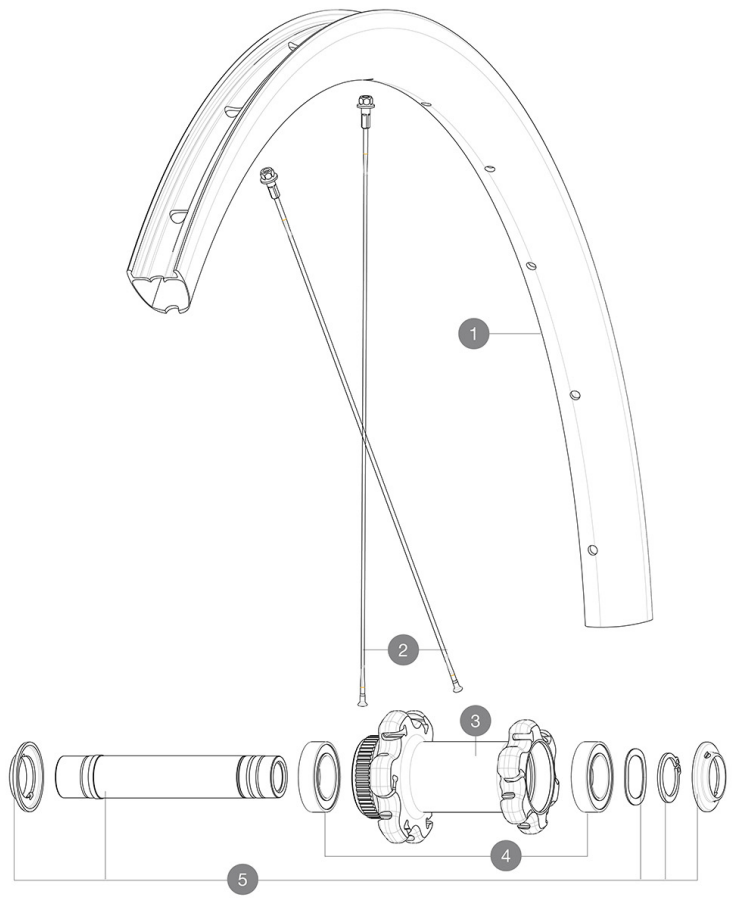

MAVIC Ksyrium Pro Carbon SL UST Disc

ASTM CATEGORY 1 : road only
 For a longer longevity of the wheel, Mavic recommends that the total weight supported by the wheels don't exceed 120kg, bike included
 Recommended tyre sizes: 25 to 32 mm
 Max. Pressure: see indication on wheel and tyre. If they differ, use the lower of the 2
 Max. Pressure tubeless: 25mm 6 bars - 87 PSI, 28mm 5 bars - 70 PSI. Max pressure tubetype: 25mm 7 bars - 102 PSI, 28mm 6 bars - 87 PSI

REFERENCES WHEELS

F80671 KsyProCarbSLUST DCL 19 Ft

RIMS

&NBSP::

1	V4093215	Kit Front/Rear rim Cosmic SL 32 Disc while stock lasts
1	V2736610	KIT FRONT RIM KSYRIUM PRO CARBON UST Disc 19/KSYRIUM PRO CAR
	V2620101	UST RIM TAPE 25mm (for 21-24mm wide rim)

SPOKES

2	V3666201	KIT 2 FRT/NDS STAMPED STAINLESS SPOKE 283 KSYRIUM PRO CARBON
2	V3666301	KIT 12 FRT/NDS BUTTED AERO STAINLESS SPOKE 283 KSYRIUM PRO C

HUB SHELLS

3	N/A	HUB BODY
4	V2500901	KIT BEARINGS 18x30x7 + WAVED WASHER + CLIP
5	V2374101	KIT QRM AUTO FRONT L3 AXLE 100x12mm DCL - while stock last
5	V2374001	KIT 12x100mm FRONT AXLE DCL QRM AUTO ALLROAD > 2019