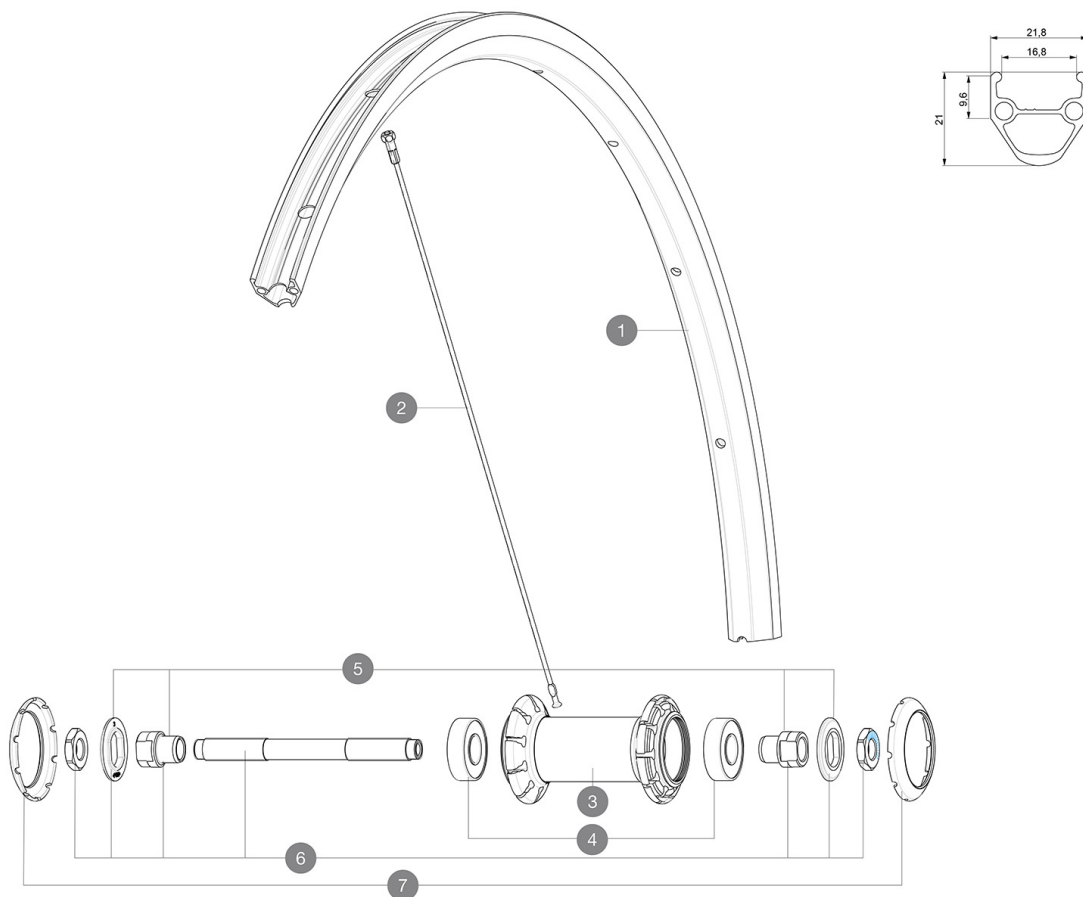

ASTM CATEGORY 1 : road only
 Maximum tyre pressure: 2.55bar/37PSI with a 54mm tyre - 1.3bar/19PSI with a 125mm tyre
 For a longer longevity of the wheel, Mavic recommends that the total weight supported by the wheels don't exceed 120kg, bike included
 Maximum tyre pressure: 7.5bar/108PSI with a 23mm tyre - 4.6bar/67PSI with a 52mm tyre
 Recommended tyre sizes: 25 to 32 mm
 Max. Pressure: see indication on wheel and tyre. If they differ, use the lower of the 2
 Max. Pressure: 23mm 8.7 bars - 125 psi, 25/28mm 7.7 bars - 110 psi
 Maximum tyre size: width 52mm - pressure max. 5Bar/72PSI

REFERENCES WHEELS

F80941 AKSIUM RB 700 QR

RIMS

&NBSP::

1 janteavrouteub FRONT ROAD UB RIM

SPOKES

2 V2272701 KIT 10 FT/NDS AKSIUM RND SPK 283mm (OEM only)

HUB SHELLS

4 M40318 KIT 2 HUB BEARINGS 6001
5 99603801 SHORT EXPENSIBLE BEARING SUPPORTS > 2008
6 99603701 FRONT AXLE QRM ROAD 2008
7 12034401 KIT 3 HUB CAPS AERO 10 SLOTS BLACK

DELIVERED WITH

User guide	
BR101 quick releases (M40350 frt, M40351 rear road, M40352 rear MTB)	
BR101 quick releases (M40350 frt, M40351 rear road, M40352 rear MTB)	
BR101 quick releases (M40350 frt, M40351 rear road, M40352 rear MTB)	
BR101 quick releases (M40350 frt, M40351 rear road, M40352 rear MTB)	
BR101 quick releases (M40350 frt, M40351 rear road, M40352 rear MTB)	
BR101 quick releases (M40350 frt, M40351 rear road, M40352 rear MTB)	
Rim tape	
Rim tape	
Rim tape	
Rim tape	
Rim tape	
User guide	
User guide	
User guide	
User guide	
User guide	
Rim tape	