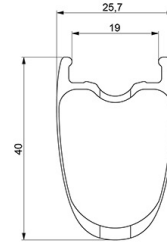

MAVIC **Cosmic Pro Carbon SL UST**

ASTM CATEGORY 1 : road only

For a longer longevity of the wheel, Mavic recommends that the total weight supported by the wheels don't exceed 120kg, bike included

Recommended tyre sizes: 25 to 32 mm

Max. Pressure: see indication on wheel and tyre. If they differ, use the lower of the 2

Max. Pressure tubeless: 25mm 6 bars - 87 PSI, 28mm 5 bars - 70 PSI. Max pressure tubetype: 25mm 7 bars - 102 PSI, 28mm 6 bars - 87 PSI

REFERENCES WHEELS

F85511 CosmicProCarb SL UST 19 Ft

RIMS

&NBSP;:

1	V4092610	Kit Front rim Cosmic SL 40 RB
1	V2736710	KIT FRONT RIM COSMIC PRO CARBON SL/PRO CARBON UST 19 - white
	V3720101	25mm UST Tape for 19 to 22mm Road Rims

SPOKES

2	V3662201	KIT 12 FRT COSMIC PRO CARB SL T/C/UST & NDS CPC SL BUTTED AE
2	V3665301	KIT 1 FRT 271 + 1 NDS 278 COSMIC PRO CARBON SL UST 19 STAMPE

HUB SHELLS

3	N/A	HUB BODY
4	M40078	FRONT HUB BEARINGS 6901 x 2
5	30870001	FRONT AXLE ROAD RIM BRAKING QRM +
6	V2252501	FRONT SETTING NUT & DUST PROTECTOR MY16

TYRES

8	39938825	Yksion Pro UST 700x25

ADAPTERS

7	35117301	FT/RR FORK REST R-SYS/CC ULTIMATE > 2013/KSY PRO CARB T