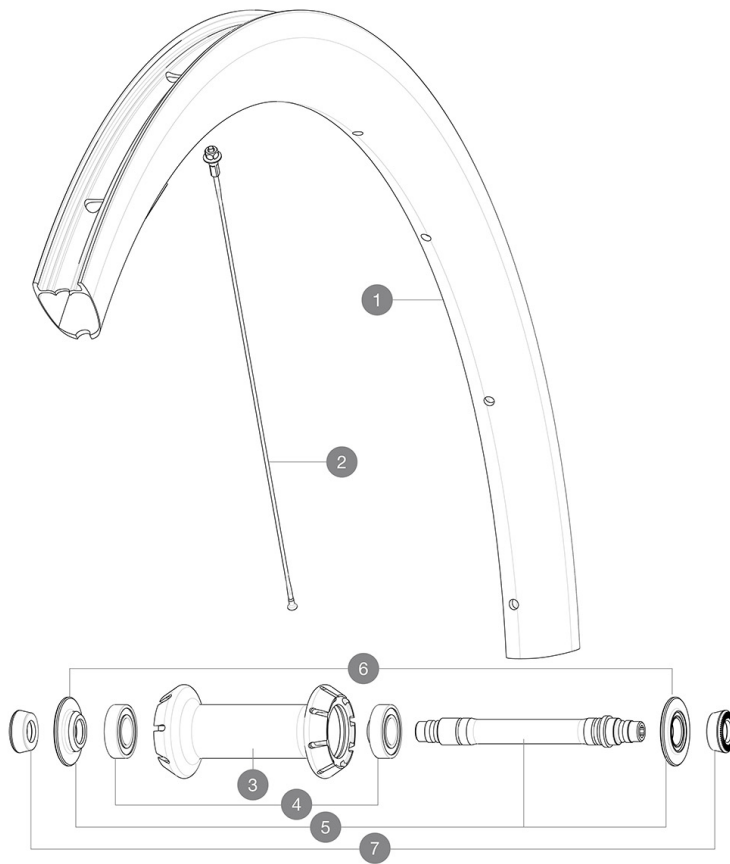

MAVIC **Cosmic Pro Carbon SL UST**

ASTM CATEGORY 1 : road only

For a longer longevity of the wheel, Mavic recommends that the total weight supported by the wheels don't exceed 120kg, bike included

Recommended tyre sizes: 25 to 32 mm

Max. Pressure: see indication on wheel and tyre. If they differ, use the lower of the 2

Max. Pressure tubeless: 25mm 6 bars - 87 PSI, 28mm 5 bars - 70 PSI. Max pressure tubetype: 25mm 7 bars - 102 PSI, 28mm 6 bars - 87 PSI

REFERENCES WHEELS

F85511 CosmicProCarb SL UST 19 Ft

**RIMS**

&NBSP;:

1	V4092610	Kit Front rim Cosmic SL 40 RB
1	V2736710	KIT FRONT RIM COSMIC PRO CARBON SL/PRO CARBON UST 19 - white
	V3720101	25mm UST Tape for 19 to 22mm Road Rims

SPOKES

2	V3662201	KIT 12 FRT COSMIC PRO CARB SL T/C/UST & NDS CPC SL BUTTED AE
2	V3665301	KIT 1 FRT 271 + 1 NDS 278 COSMIC PRO CARBON SL UST 19 STAMPE

HUB SHELLS

3	N/A	HUB BODY
4	M40078	FRONT HUB BEARINGS 6901 x 2
5	30870001	FRONT AXLE ROAD RIM BRAKING QRM +
6	V2252501	FRONT SETTING NUT & DUST PROTECTOR MY16