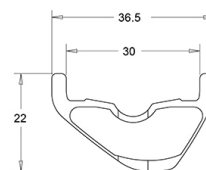

MAVIC XA Elite Carb 29

2019
FRONT

ASTM CATEGORY 3 : CROSS COUNTRY AND TRAIL RIDING

For a longer longevity of the wheel, Mavic recommends that the total weight supported by the wheels don't exceed 120kg, bike included

Recommended tyre sizes: 60mm to 76mm (2.35" to 3.0")

REFERENCES WHEELS

F81591 XA Elite Carbon 29 Ft

F81601 XA Elite Carbon 29 Ft Boost

RIMS

&NBSP;:

1	V3761015	KIT FRT/REAR RIM XA ELITE Carbon 29"
	V3750101	35mm UST Green Tape for 30mm wide rims

SPOKES

2	V2276401	KIT 12 DS AKSIUM DISC ALLR 700 9 SPK 295mm

HUB SHELLS

3	N/A	HUB BODY
4	V2500901	KIT BEARINGS 18x30x7 + WAVED WASHER + CLIP
5	V2372301	KIT 100mm AXLE QRM AUTO MTB > 2019
7	N/A	HUB BODY
8	V2372401	KIT 110mm AXLE QRM AUTO MTB > 2019

OPTIONS

V2374401	TORQUE CAPS 15*31 Adapter MTB QRM Auto > 2019 Frt HUB

ADAPTERS

6	V2372501	15mm MTB Axle Cap QRM Auto From 2019
	99694101	ADAPTER Ft 15 to 9mm QR