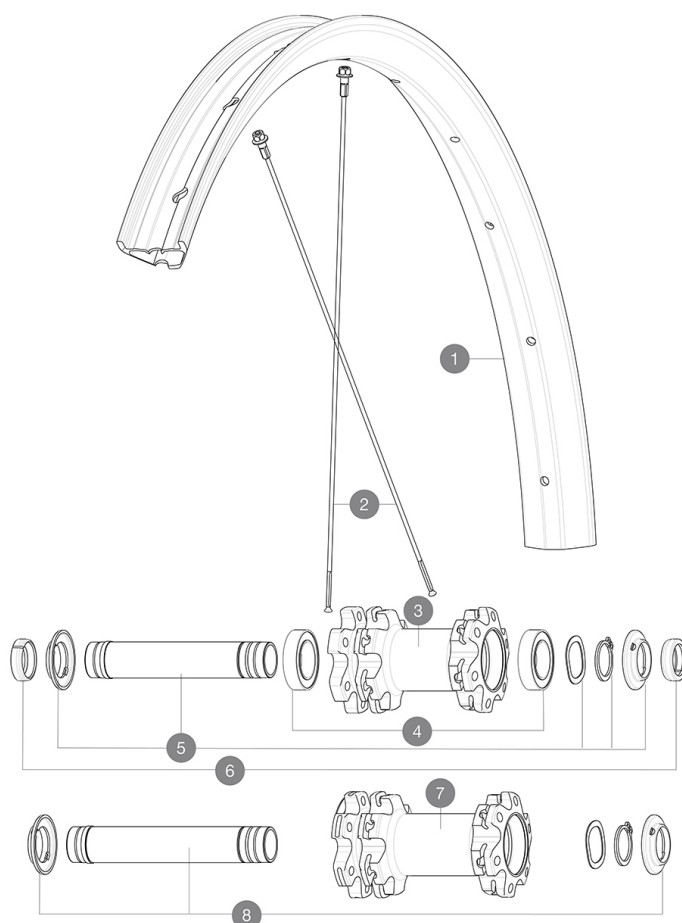

## ASTM CATEGORY 3 : CROSS COUNTRY AND TRAIL RIDING

For a longer longevity of the wheel, Mavic recommends that the total weight supported by the wheels don't exceed 120kg, bike included

Recommended tyre sizes: 60mm to 76mm (2.35" to 3.0")

## REFERENCES WHEELS

F81591 XA Elite Carbon 29 Ft

F81601 XA Elite Carbon 29 Ft Boost

### SPOKES

- **Material** : steel
- **Material** : steel
- **Shape** : straight pull, round
- **Shape** : straight pull, round
- **Count** : 24 front and rear
- **Count** : 24 front and rear
- **Lacing** : front and rear crossed 2
- **Lacing** : front and rear crossed 2

### WHEEL WEIGHTS