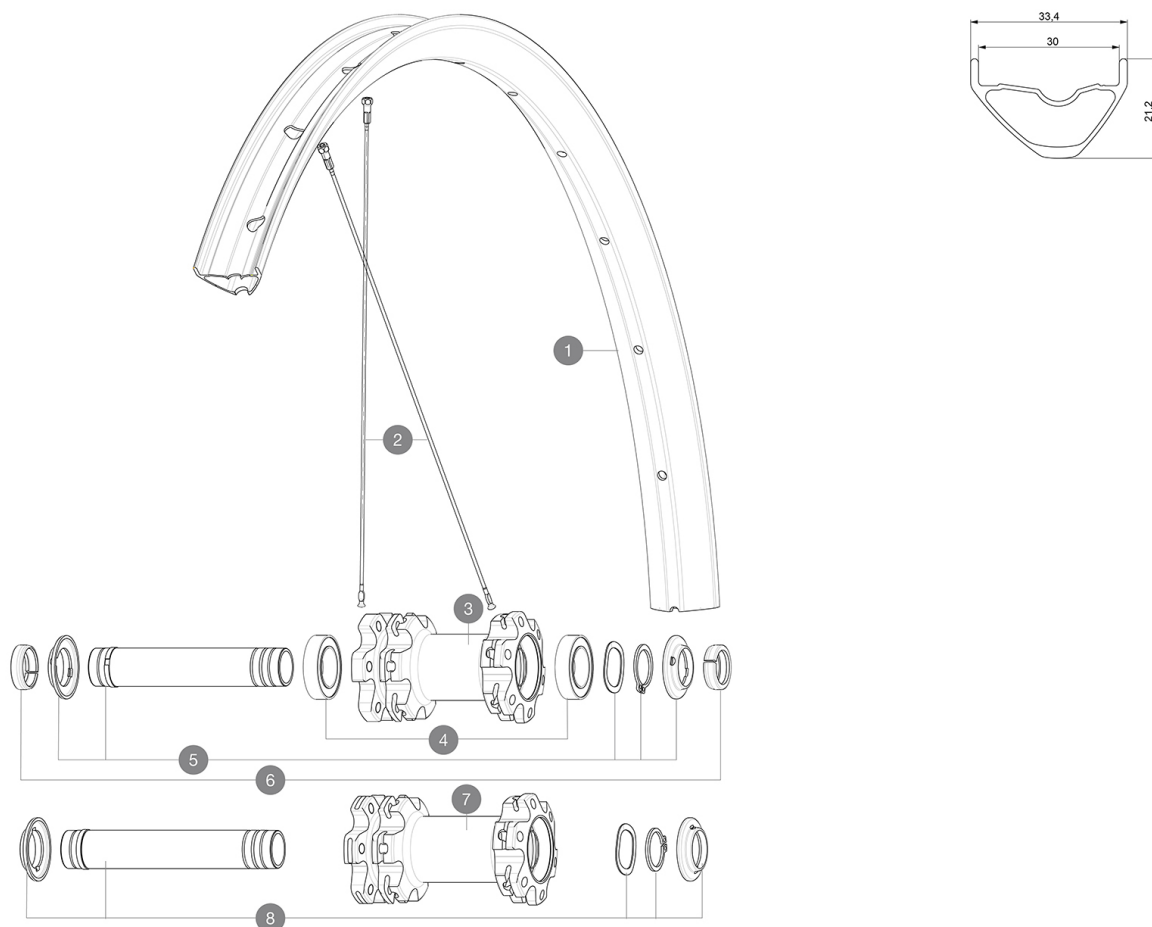

ASTM CATEGORY 3 : CROSS COUNTRY AND TRAIL RIDING

For a longer longevity of the wheel, Mavic recommends that the total weight supported by the wheels don't exceed 120kg, bike included

Recommended tyre sizes: 60mm to 76mm (2.35" to 3.0")

REFERENCES WHEELS

F82191 XA 29 Ft

F82201 XA 29 Ft Boost

RIMS

&NBSP;:

1	V3762115	KIT FRT/REAR RIM XA 19 29"
	V3750101	35mm UST Green Tape for 30mm wide rims

SPOKES

2	36690301	"KIT 12 FT/NDS XONE/XMAX - XA 29"/AKSIUM DISC 9 + 12 FT/AKS

HUB SHELLS

3	N/A	HUB BODY
4	V2500901	KIT BEARINGS 18x30x7 + WAVED WASHER + CLIP
5	V2372301	KIT 100mm AXLE QRM AUTO MTB > 2019
7	N/A	HUB BODY
8	V2372401	KIT 110mm AXLE QRM AUTO MTB > 2019

OPTIONS

V2374401	TORQUE CAPS 15*31 Adapter MTB QRM Auto > 2019 Frt HUB

ADAPTERS

6	V2372501	15mm MTB Axle Cap QRM Auto From 2019
	99694101	ADAPTER Ft 15 to 9mm QR