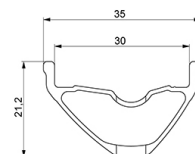

ASTM CATEGORY 3 : CROSS COUNTRY AND TRAIL RIDING

For a longer longevity of the wheel, Mavic recommends that the total weight supported by the wheels don't exceed 150kg, bike included

Recommended tyre sizes: 60mm to 76mm (2.35" to 3.0")

REFERENCES WHEELS

F82241 E-Xmax 27,5 Ft

F82251 E-Crossmax 27,5 Ft Boost

RIMS

&NBSP;:

1	V3763115	KIT FRT/REAR RIM E-CROSSMAX 27,5"
	V3750101	35mm UST Green Tape for 30mm wide rims

SPOKES

2	V3821301	KIT 14 FRT/NDS E-CROSSMAX/E-XA 27,5" FLAT SPOKE 282mm + nip
---	----------	---

HUB SHELLS

3	N/A	HUB BODY
4	M40179	FRONT BEARING 25x37x7 20mm AXLE
5	V2373801	KIT 20x110mm AXLE QRM AUTO MTB > 2019
7	N/A	HUB BODY
8	V2373701	KIT 20x110mm BOOST AXLE QRM AUTO MTB > 2019

ADAPTERS

6	12982801	ADAPTER Ft 20 to 15mm
	12982701	ADAPTER Ft 20 to 9mm QR incl.

E-Bike specific rim profile

E-Bike specific rim profile

- **Valve hole diameter** : 6.5 mm
- **Valve hole diameter** : 6.5 mm
- **Tyre** : UST Tubeless and tubetype
- **Tyre** : UST Tubeless and tubetype
- **Internal width** : 30 mm
- **Internal width** : 30 mm