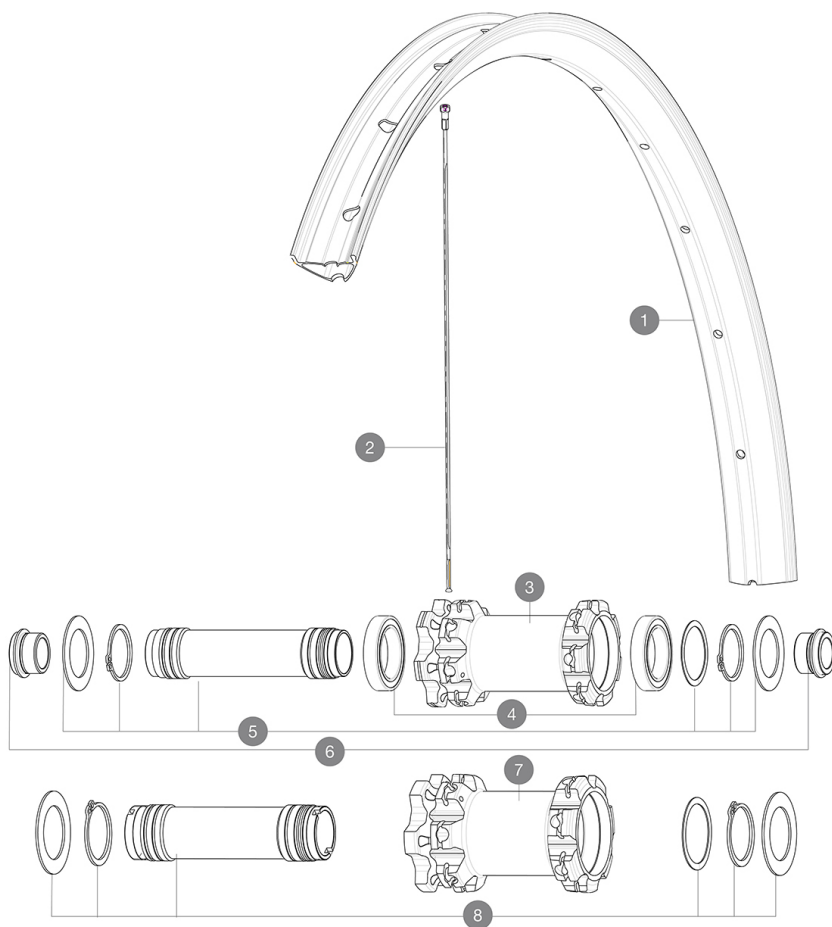

ASTM CATEGORY 3 : CROSS COUNTRY AND TRAIL RIDING

For a longer longevity of the wheel, Mavic recommends that the total weight supported by the wheels don't exceed 150kg, bike included

Recommended tyre sizes: 60mm to 76mm (2.35" to 3.0")

REFERENCES WHEELS

F82241 E-Xmax 27,5 Ft

F82251 E-Crossmax 27,5 Ft Boost

RIMS

&NBSP;:

1	V3763115	KIT FRT/REAR RIM E-CROSSMAX 27,5"
	V3750101	35mm UST Green Tape for 30mm wide rims

SPOKES

2	V3821301	KIT 14 FRT/NDS E-CROSSMAX/E-XA 27,5" FLAT SPOKE 282mm + nip
---	----------	---

HUB SHELLS

3	N/A	HUB BODY
4	M40179	FRONT BEARING 25x37x7 20mm AXLE
5	V2373801	KIT 20x110mm AXLE QRM AUTO MTB > 2019
7	N/A	HUB BODY
8	V2373701	KIT 20x110mm BOOST AXLE QRM AUTO MTB > 2019

ADAPTERS

6	12982801	ADAPTER Ft 20 to 15mm
	12982701	ADAPTER Ft 20 to 9mm QR incl.

E-Bike specific rim profile

E-Bike specific rim profile

- **Valve hole diameter** : 6.5 mm
- **Valve hole diameter** : 6.5 mm
- **Tyre** : UST Tubeless and tubetype
- **Tyre** : UST Tubeless and tubetype
- **Internal width** : 30 mm
- **Internal width** : 30 mm