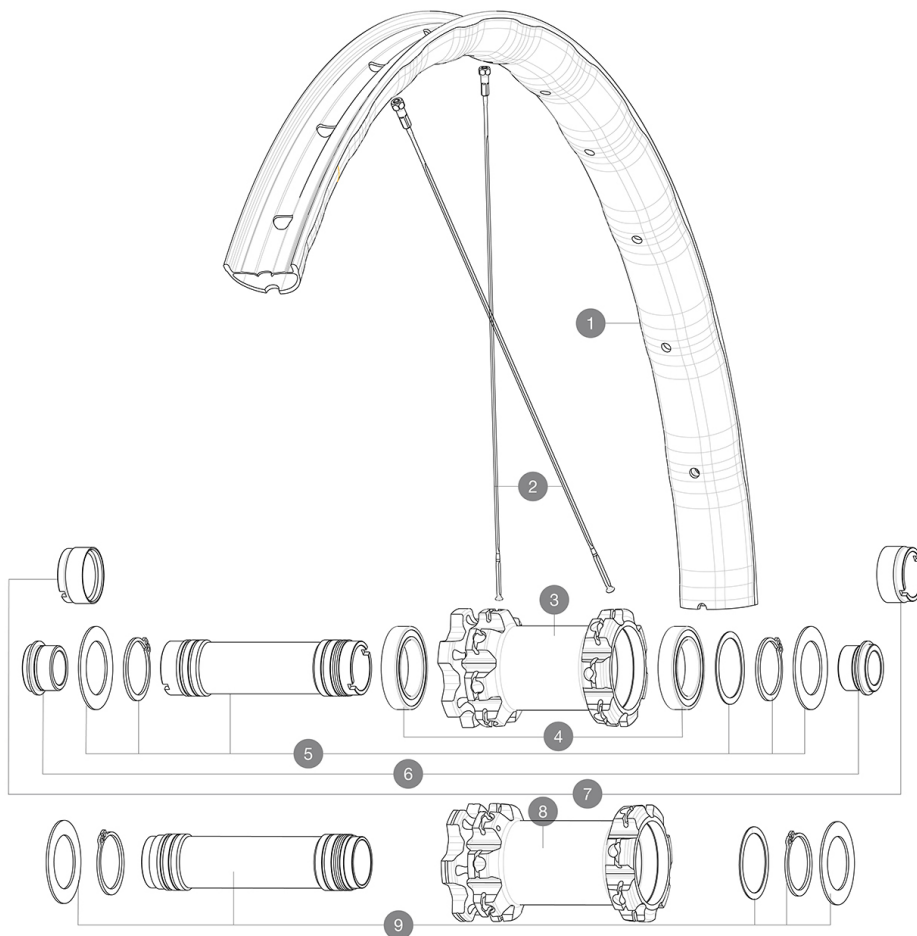

Recommended tyre sizes: 60mm to 76mm (2.35" to 3.0")

REFERENCES WHEELS

F84071 E-Xa30 Elite 27,5 Ft

F84081 E-XA30 Elite 27,5 Ft Boost

RIMS

&NBSP;:

1	V3762710	KIT FRONT RIM E-XA Elite 19 27,5"
	V3750101	35mm UST Green Tape for 30mm wide rims

SPOKES

2	V3820701	KIT 14 FRONT DEEMAX ELITE/E-XA ELITE 19 27,5" FLAT BUTTED S
---	----------	---

HUB SHELLS

3	N/A	HUB BODY
4	M40179	FRONT BEARING 25x37x7 20mm AXLE
5	V2373801	KIT 20x110mm AXLE QRM AUTO MTB > 2019
8	N/A	HUB BODY
9	V2373701	KIT 20x110mm BOOST AXLE QRM AUTO MTB > 2019

COMPATIBILITY

Freewheel: Shimano/Sram or XD	
Front axle: 15mm, convertible to 20mm thru axle with included adapters	
Freewheel: Shimano Micro Spline	

Specifications

RIMS

- **Material** : Maxtal
 - **Joint** : SUP
 - **Drilling** : traditional
 - **Weight reduction** : ISM 4D
- E-Bike specific rim profile
- **Valve hole diameter** : 6.5 mm
 - **Tyre** : UST Tubeless and tubetype
 - **Internal width** : 30 mm
- Use with Mavic Tubeless Tape
- **ETRTO size 27.5"** : 584x30TSS
 - **ETRTO size 29"** : 622x30TSS

SPOKES

- **Material** : steel
- **Shape** : straight pull, flat, double butted
- **Count** : 28 front and rear
- **Lacing** : front and rear crossed 3

WHEEL HUB

- **Front and rear bodies** : aluminum
 - **Axle material** : aluminum
- Auto adjust sealed cartridge bearings (QRم Auto), front and rear
- **Freewheel** : Instant Drive 360 steel